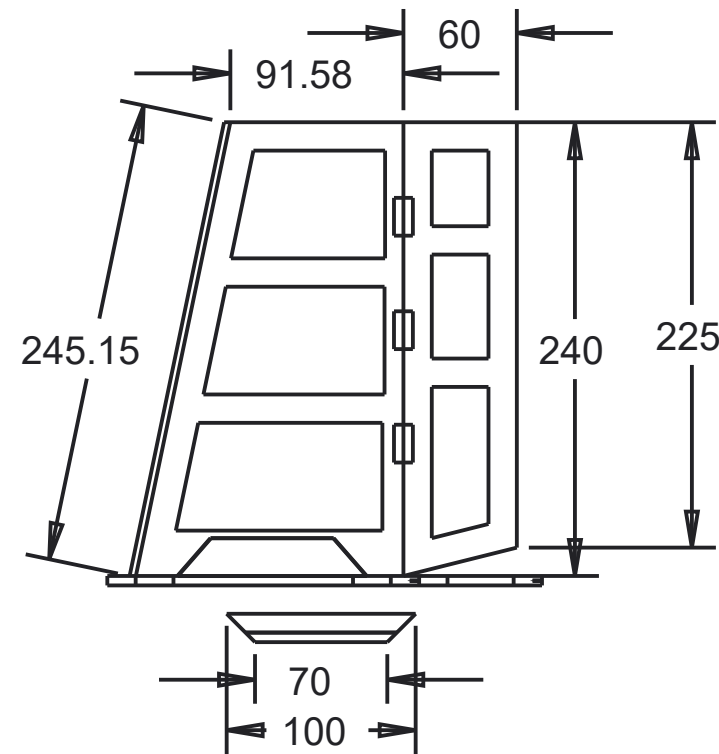

LETTER	PART	LETTER	PART
A	Connecting rod	F	RIB
B	Leading Edge	G	Aileron connector
C	LE-SHEET	H	TE
D	LE-SHEET	I	AILERON
E	SPAR		

BMFA- W16 (GROUP G)

TITLE

Wing Cont.

SCALE	SIZE	DRWG NO.	Units
1:6	A3	2 of 9	mm

Material: Balsa
Glue: Super glue

BMFA-W16 (GROUP G)

TITLE

Ball Housing

SCALE	SIZE	DRWG NO.	Units
1:2	A3	3 of 9	mm

Material: White Foam
 Glue: Epoxy

BMFA - W16 (GROUP G)			
TITLE			
Fuselage			
SCALE	SIZE	DRWG NO.	Units
1:3	A3	4 of 9	mm

NOSE CONE

Material: White Foam

NOSE BOX

Material: Light Ply

AFT CONE

Material: White Foam

BMFA- W16 (GROUP G)			
TITLE			
NOSE & AFT CONE			
SCALE	SIZE	DRWG NO.	Units
1:3	A3	5 of 9	mm

Materials: Balsa
Glue: White Glue

BMFA - W16 (GROUP G)			
TITLE			
TAILPLANE			
SCALE	SIZE	DRWG NO.	Units
1:4	A3	6 of 9	mm

Material: Glass Fibre
 Glue: Epoxy to connect to fuselage

BMFA- W16 (GROUP G)			
TITLE			
UNDERCARRIAGE			
SCALE	SIZE	DRWG NO.	Units
1.000	A3	7 of 9	mm