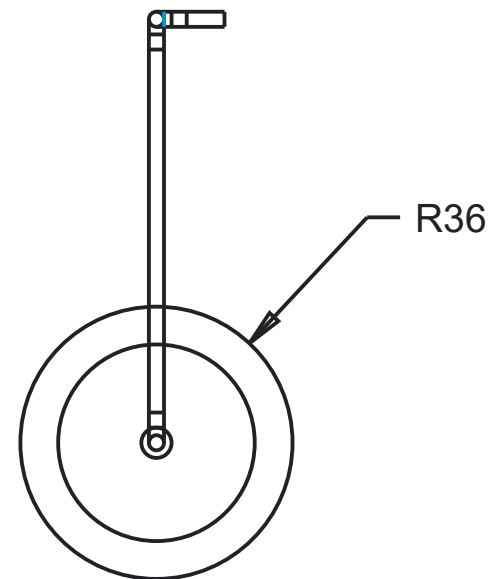

Material: Glass Fibre
Glue: Epoxy to connect to fuselage

BMFA- W16 (GROUP G)			
TITLE			
UNDERCARRIAGE			
SCALE	SIZE	DRWG NO.	Units
1.000	A3	7 of 9	mm