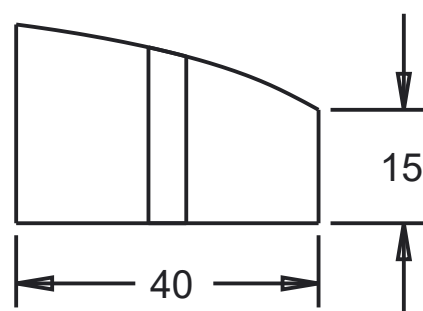

TAILBOOM CONNECTOR

Material: Blue Foam

FRONT WING CONNECTORS

REAR WING CONNECTOR

Material: Light Ply

Material: Light Ply

BMFA - W16 (GROUP G)

TITLE			
CONNECTORS			
SCALE	SIZE	DRWG NO.	Units
1.000	A3	8 of 9	mm