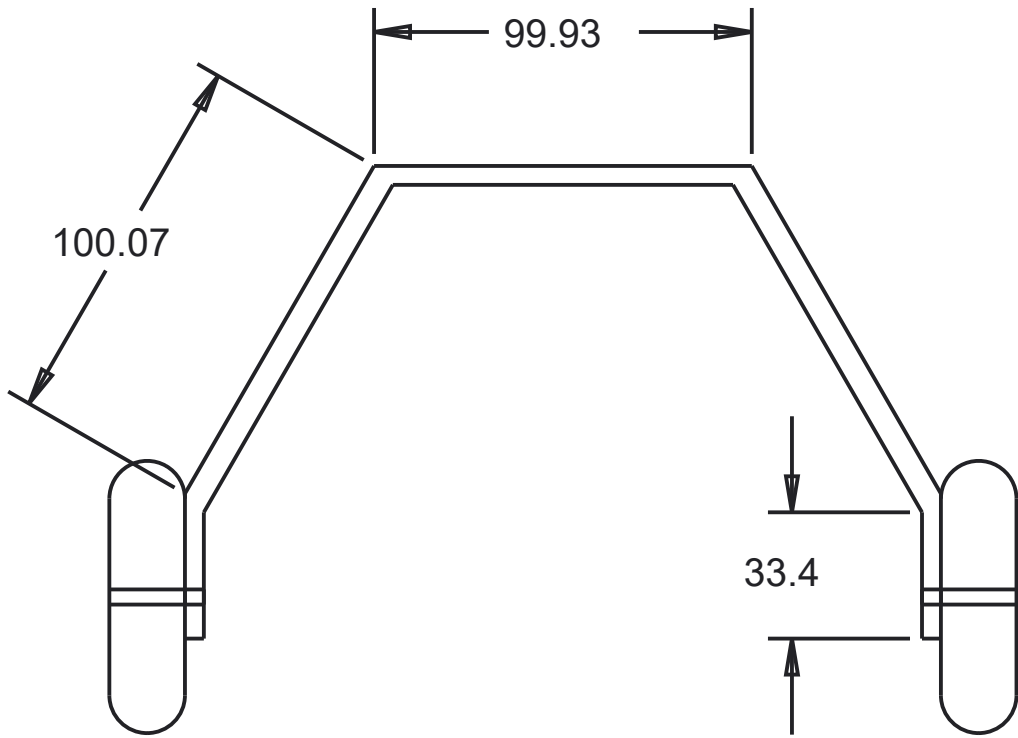

LETTER	PART	LETTER	PART
A	Connecting rod	F	RIB
B	Leading Edge	G	Aileron connector
C	LE-SHEET	H	TE
D	LE-SHEET	I	AILERON
E	SPAR		

BMFA- W16 (GROUP G)

TITLE

Wing Cont.

SCALE	SIZE	DRWG NO.	Units
1:6	A3	2 of 9	mm

NOSE CONE

Material: White Foam

NOSE BOX

Material: Light Ply

AFT CONE

Material: White Foam

BMFA- W16 (GROUP G)			
TITLE			
NOSE & AFT CONE			
SCALE	SIZE	DRWG NO.	Units
1:3	A3	5 of 9	mm

Materials: Balsa
Glue: White Glue

BMFA - W16 (GROUP G)			
TITLE			
TAILPLANE			
SCALE	SIZE	DRWG NO.	Units
1:4	A3	6 of 9	mm

Material: Glass Fibre
 Glue: Epoxy to connect to fuselage

BMFA- W16 (GROUP G)			
TITLE			
UNDERCARRIAGE			
SCALE	SIZE	DRWG NO.	Units
1.000	A3	7 of 9	mm

TAILBOOM CONNECTOR

Material: Blue Foam

FRONT WING CONNECTORS

REAR WING CONNECTOR

Material: Light Ply

Material: Light Ply

BMFA - W16 (GROUP G)

TITLE			
CONNECTORS			
SCALE	SIZE	DRWG NO.	Units
1.000	A3	8 of 9	mm