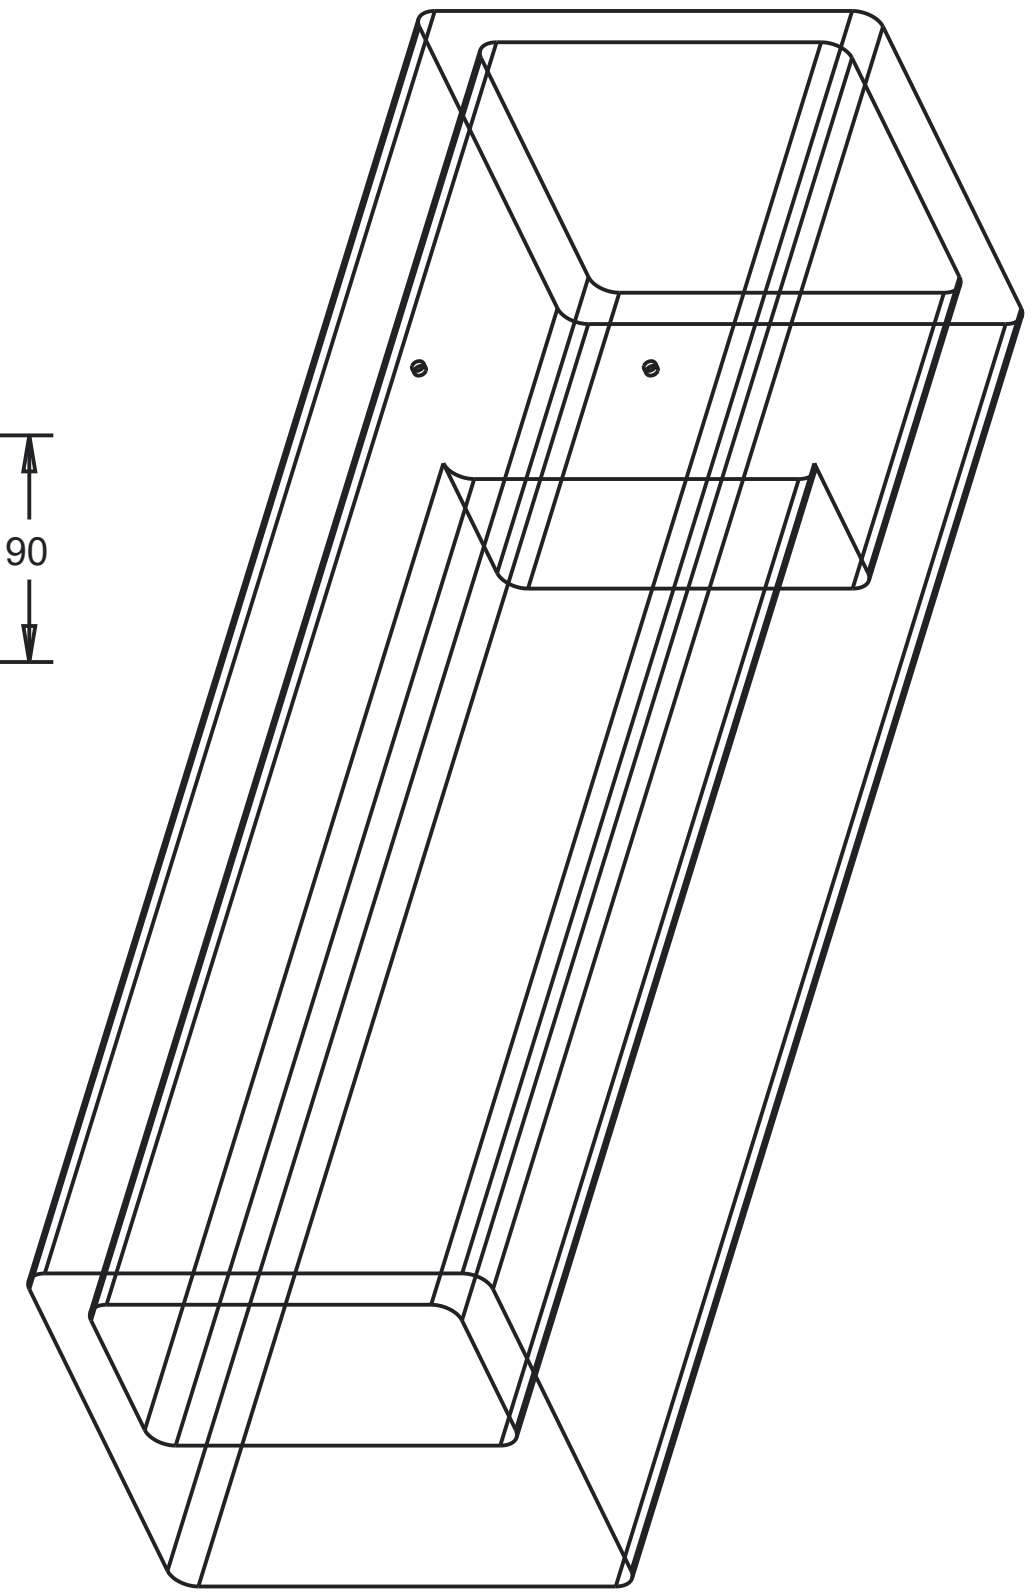

LETTER	PART	LETTER	PART
A	Connecting rod	F	RIB
B	Leading Edge	G	Aileron connector
C	LE-SHEET	H	TE
D	LE-SHEET	I	AILERON
E	SPAR		

BMFA- W16 (GROUP G)

TITLE

Wing Cont.

SCALE	SIZE	DRWG NO.	Units
1:6	A3	2 of 9	mm

Material: Balsa
Glue: Super glue

BMFA-W16 (GROUP G)

TITLE

Ball Housing

SCALE	SIZE	DRWG NO.	Units
1:2	A3	3 of 9	mm

Material: White Foam
 Glue: Epoxy

BMFA - W16 (GROUP G)			
TITLE			
Fuselage			
SCALE	SIZE	DRWG NO.	Units
1:3	A3	4 of 9	mm

NOSE CONE

Material: White Foam

NOSE BOX

Material: Light Ply

AFT CONE

Material: White Foam

BMFA- W16 (GROUP G)			
TITLE			
NOSE & AFT CONE			
SCALE	SIZE	DRWG NO.	Units
1:3	A3	5 of 9	mm

Materials: Balsa
Glue: White Glue