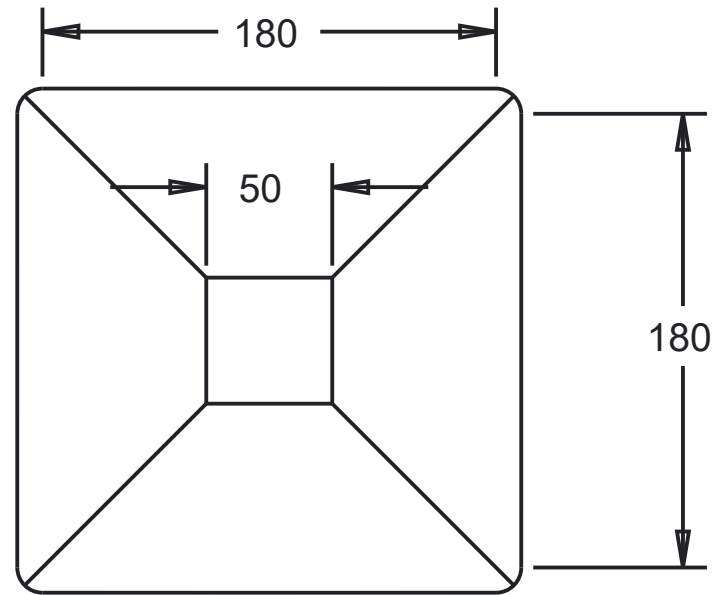

LETTER	PART	LETTER	PART
A	Connecting rod	F	RIB
B	Leading Edge	G	Aileron connector
C	LE-SHEET	H	TE
D	LE-SHEET	I	AILERON
E	SPAR		

BMFA- W16 (GROUP G)

TITLE

Wing Cont.

SCALE	SIZE	DRWG NO.	Units
1:6	A3	2 of 9	mm

Material: Balsa
Glue: Super glue

BMFA-W16 (GROUP G)

TITLE

Ball Housing

SCALE	SIZE	DRWG NO.	Units
1:2	A3	3 of 9	mm

Material: White Foam
 Glue: Epoxy

BMFA - W16 (GROUP G)			
TITLE			
Fuselage			
SCALE	SIZE	DRWG NO.	Units
1:3	A3	4 of 9	mm

NOSE CONE

Material: White Foam

NOSE BOX

Material: Light Ply

AFT CONE

Material: White Foam

BMFA- W16 (GROUP G)			
TITLE			
NOSE & AFT CONE			
SCALE	SIZE	DRWG NO.	Units
1:3	A3	5 of 9	mm

Materials: Balsa
Glue: White Glue