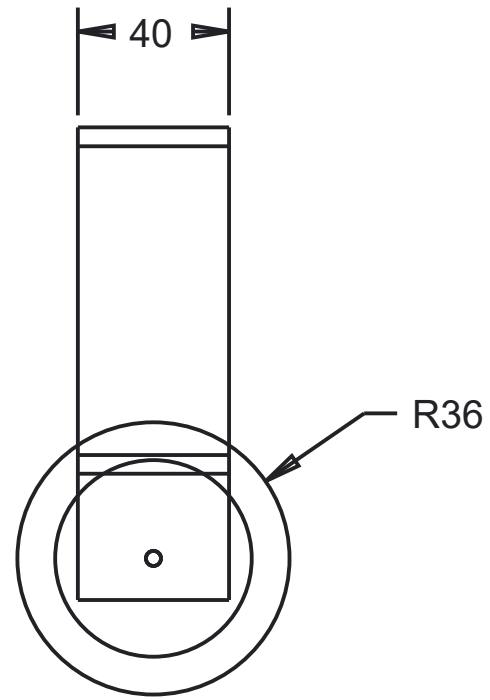

Material: Glass Fibre
Glue: Epoxy to connect to fuselage

BMFA- W16 (GROUP G)			
TITLE			
UNDERCARRIAGE			
SCALE	SIZE	DRWG NO.	Units
1.000	A3	7 of 9	mm