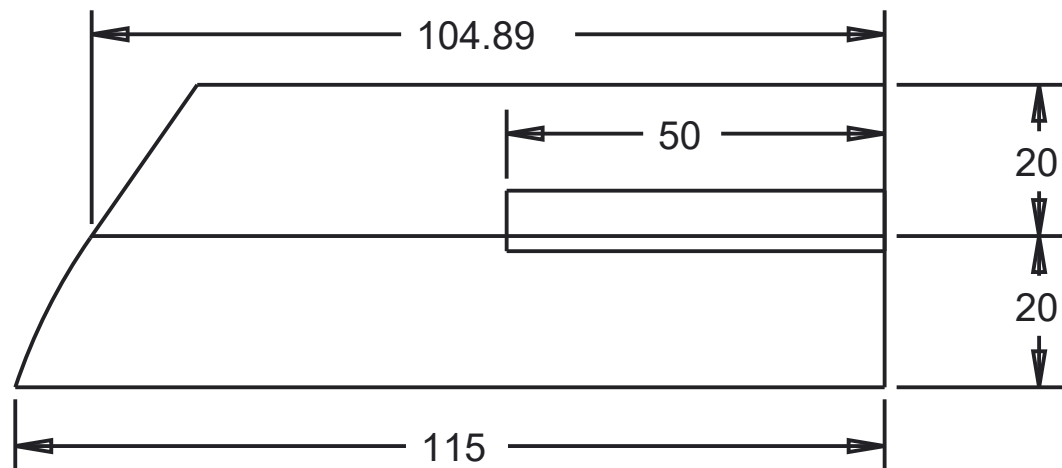

TAILBOOM CONNECTOR

Material: Blue Foam