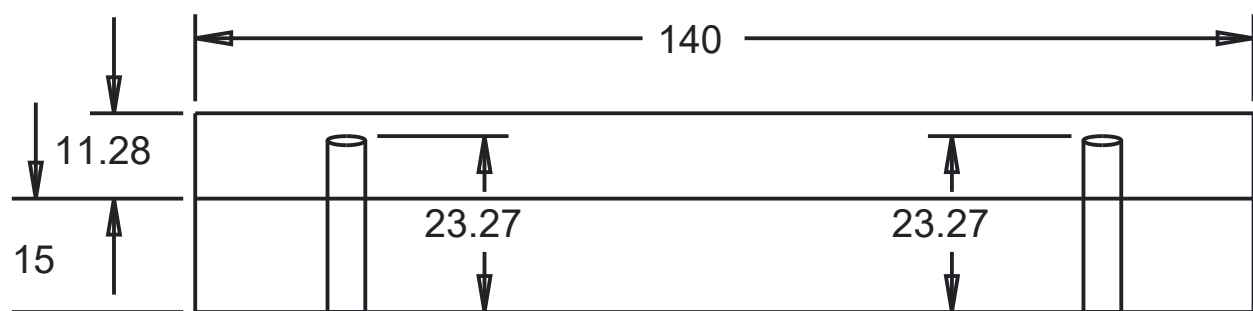

TAILBOOM CONNECTOR

Material: Blue Foam

FRONT WING CONNECTORS

REAR WING CONNECTOR

Material: Light Ply

Material: Light Ply

BMFA - W16 (GROUP G)

TITLE			
CONNECTORS			
SCALE	SIZE	DRWG NO.	Units
1.000	A3	8 of 9	mm