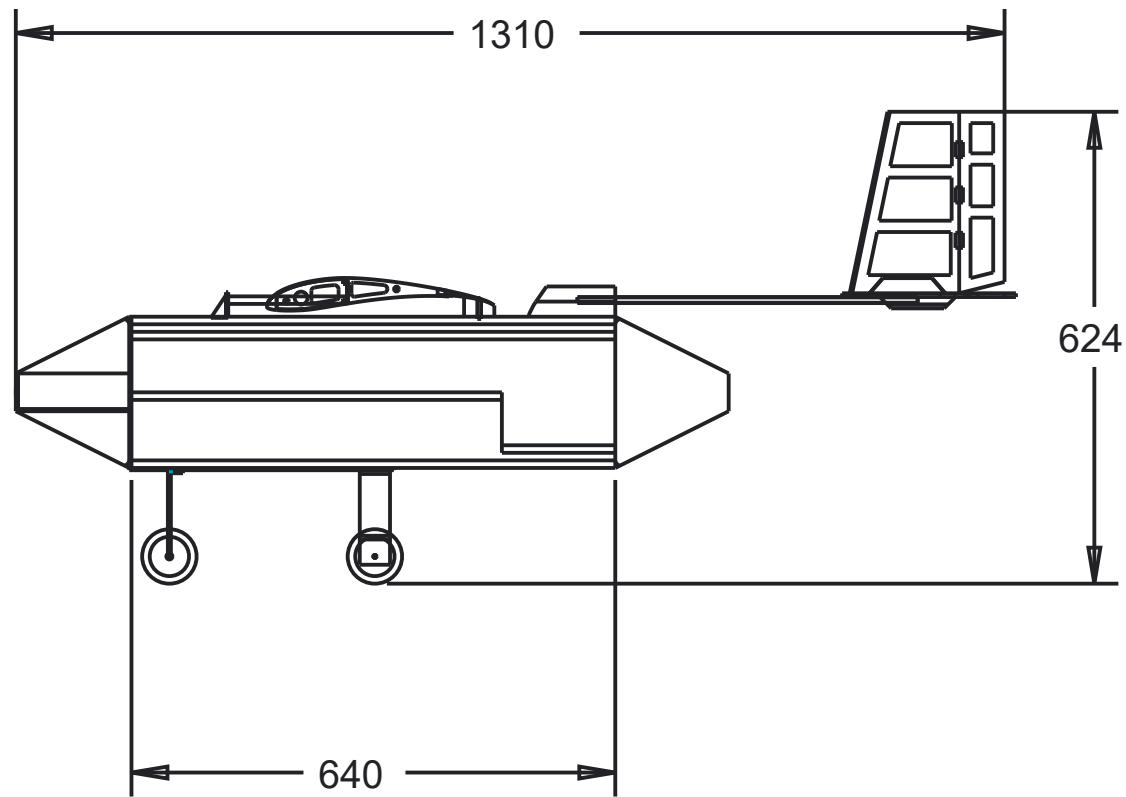

BMFA - W16 (GROUP G)			
TITLE			
TAILPLANE			
SCALE	SIZE	DRWG NO.	Units
1:4	A3	6 of 9	mm

Material: Glass Fibre
 Glue: Epoxy to connect to fuselage

BMFA- W16 (GROUP G)			
TITLE			
UNDERCARRIAGE			
SCALE	SIZE	DRWG NO.	Units
1.000	A3	7 of 9	mm

TAILBOOM CONNECTOR

Material: Blue Foam

FRONT WING CONNECTORS

REAR WING CONNECTOR

Material: Light Ply

Material: Light Ply

BMFA - W16 (GROUP G)

TITLE			
CONNECTORS			
SCALE	SIZE	DRWG NO.	Units
1.000	A3	8 of 9	mm