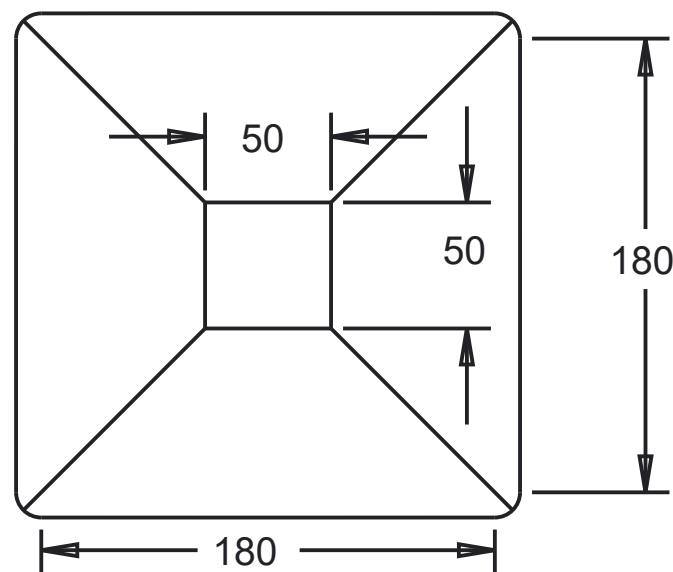

NOSE CONE

Material: White Foam

NOSE BOX

Material: Light Ply

AFT CONE

Material: White Foam

BMFA- W16 (GROUP G)			
TITLE			
NOSE & AFT CONE			
SCALE	SIZE	DRWG NO.	Units
1:3	A3	5 of 9	mm

Materials: Balsa
Glue: White Glue

BMFA - W16 (GROUP G)			
TITLE			
TAILPLANE			
SCALE	SIZE	DRWG NO.	Units
1:4	A3	6 of 9	mm

Material: Glass Fibre
 Glue: Epoxy to connect to fuselage

BMFA- W16 (GROUP G)			
TITLE			
UNDERCARRIAGE			
SCALE	SIZE	DRWG NO.	Units
1.000	A3	7 of 9	mm