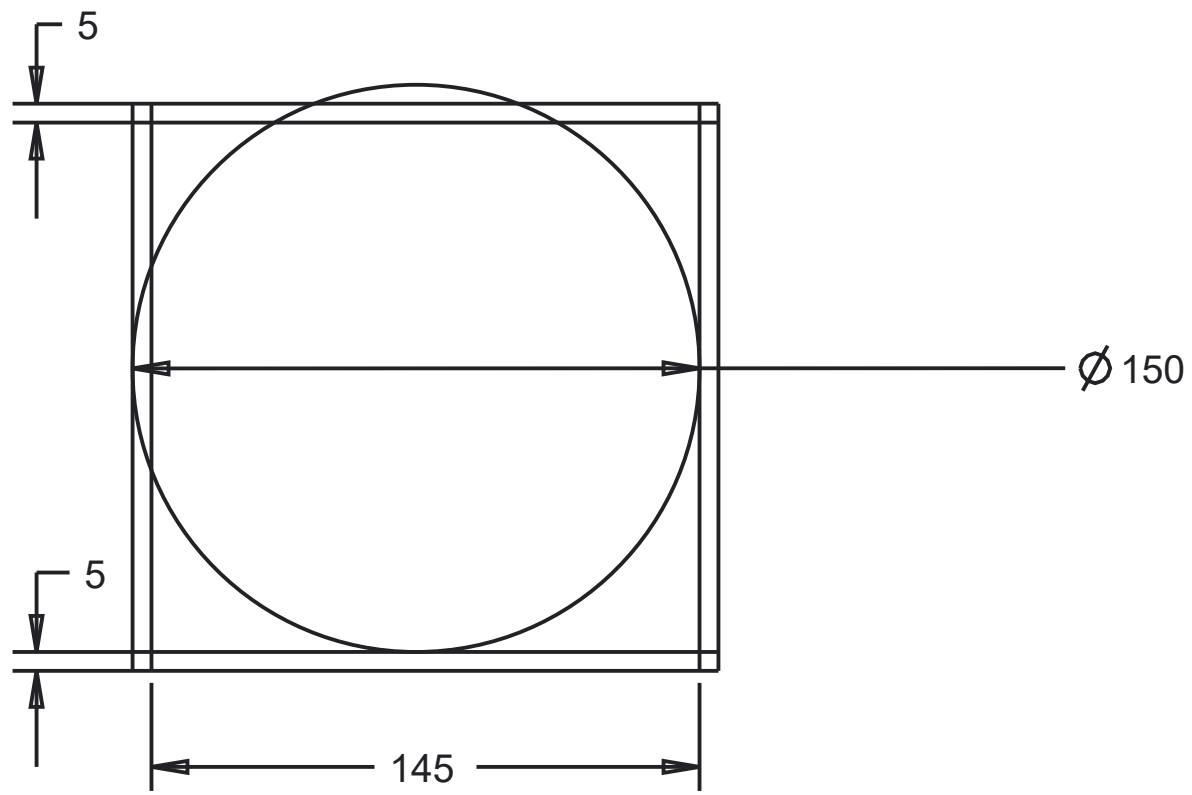

LETTER	PART	LETTER	PART
A	Connecting rod	F	RIB
B	Leading Edge	G	Aileron connector
C	LE-SHEET	H	TE
D	LE-SHEET	I	AILERON
E	SPAR		

BMFA- W16 (GROUP G)

TITLE

Wing Cont.

SCALE	SIZE	DRWG NO.	Units
1:6	A3	2 of 9	mm

Material: Balsa
Glue: Super glue

BMFA-W16 (GROUP G)

TITLE

Ball Housing

SCALE	SIZE	DRWG NO.	Units
1:2	A3	3 of 9	mm

Material: White Foam
 Glue: Epoxy

BMFA - W16 (GROUP G)			
TITLE			
Fuselage			
SCALE	SIZE	DRWG NO.	Units
1:3	A3	4 of 9	mm