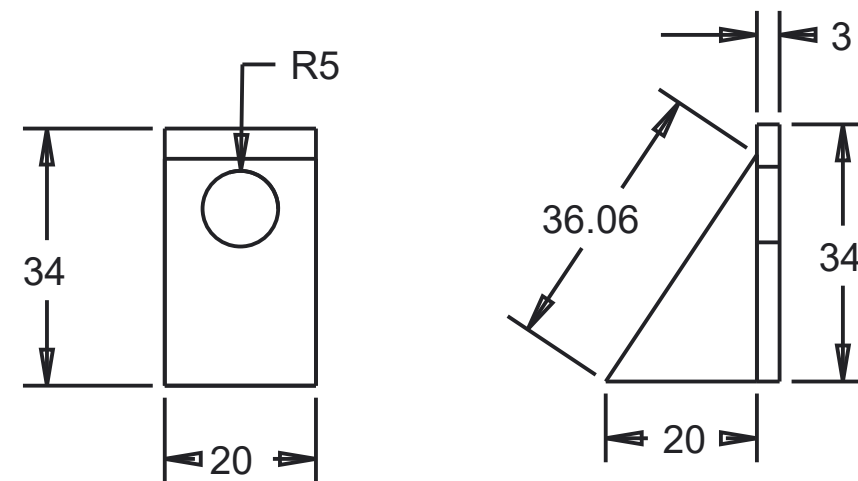

BMFA - W16 (GROUP G)			
TITLE			
TAILPLANE			
SCALE	SIZE	DRWG NO.	Units
1:4	A3	6 of 9	mm

Material: Glass Fibre
 Glue: Epoxy to connect to fuselage

BMFA- W16 (GROUP G)			
TITLE			
UNDERCARRIAGE			
SCALE	SIZE	DRWG NO.	Units
1.000	A3	7 of 9	mm

TAILBOOM CONNECTOR

Material: Blue Foam

FRONT WING CONNECTORS

REAR WING CONNECTOR

Material: Light Ply

Material: Light Ply

BMFA - W16 (GROUP G)

TITLE			
CONNECTORS			
SCALE	SIZE	DRWG NO.	Units
1.000	A3	8 of 9	mm