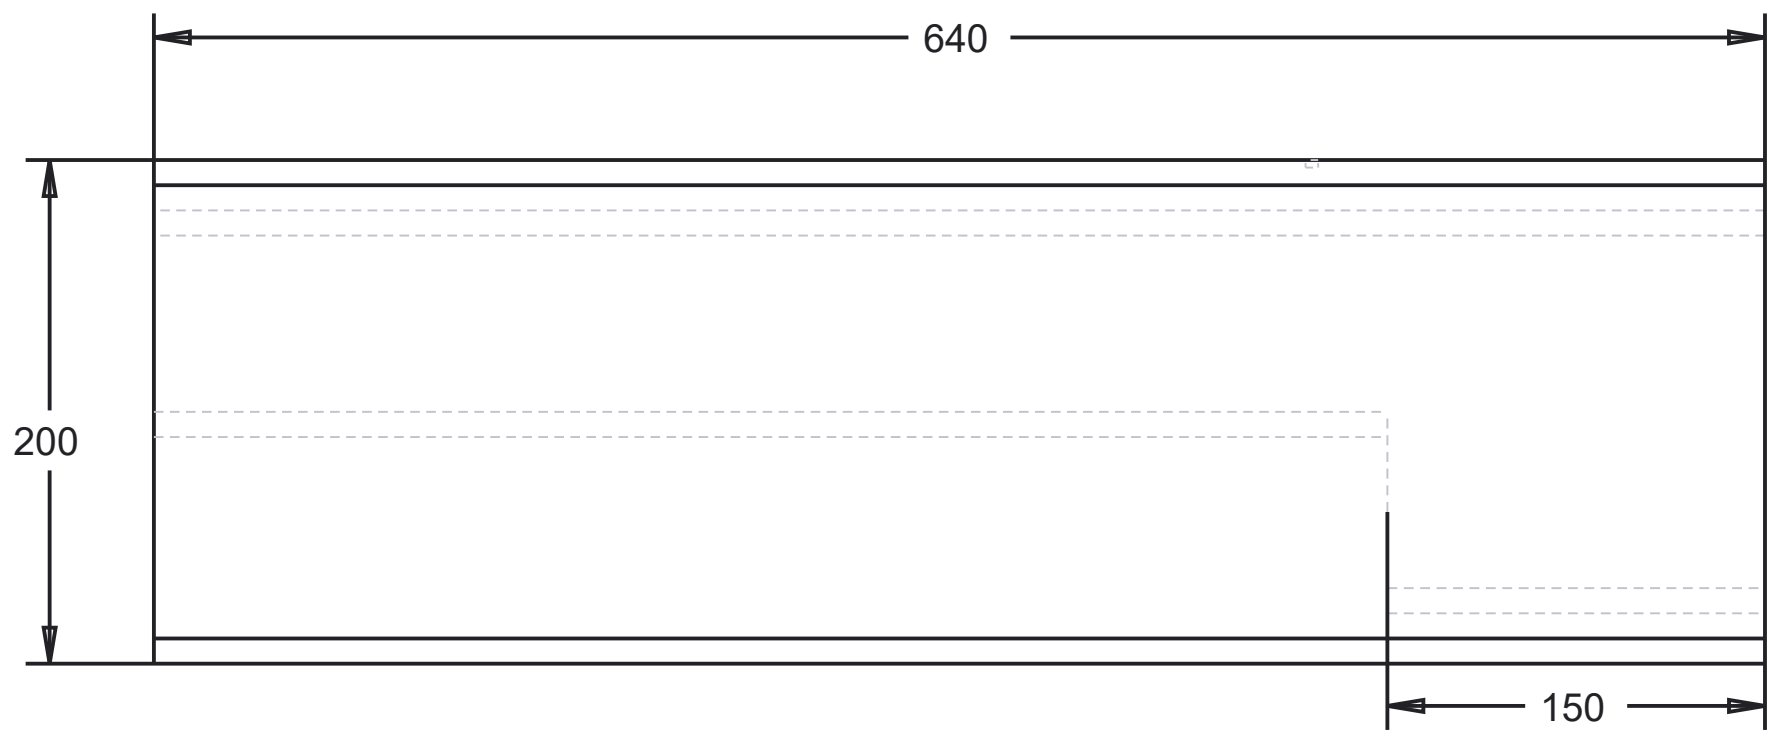

Material: Balsa
Glue: Super glue

BMFA-W16 (GROUP G)

TITLE

Ball Housing

SCALE	SIZE	DRWG NO.	Units
1:2	A3	3 of 9	mm

Material: White Foam
 Glue: Epoxy

BMFA - W16 (GROUP G)			
TITLE			
Fuselage			
SCALE	SIZE	DRWG NO.	Units
1:3	A3	4 of 9	mm