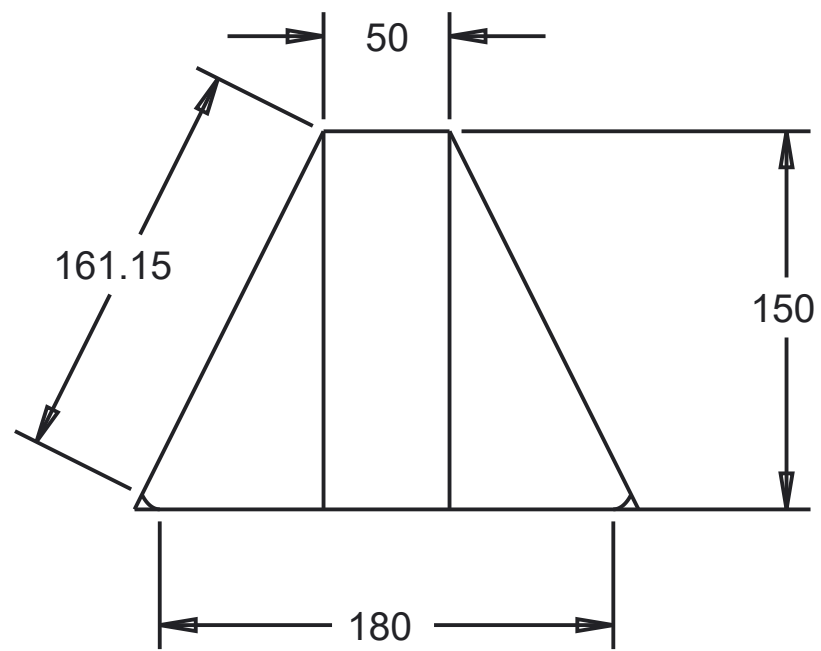

NOSE CONE

Material: White Foam

NOSE BOX

Material: Light Ply

AFT CONE

Material: White Foam

BMFA- W16 (GROUP G)			
TITLE			
NOSE & AFT CONE			
SCALE	SIZE	DRWG NO.	Units
1:3	A3	5 of 9	mm