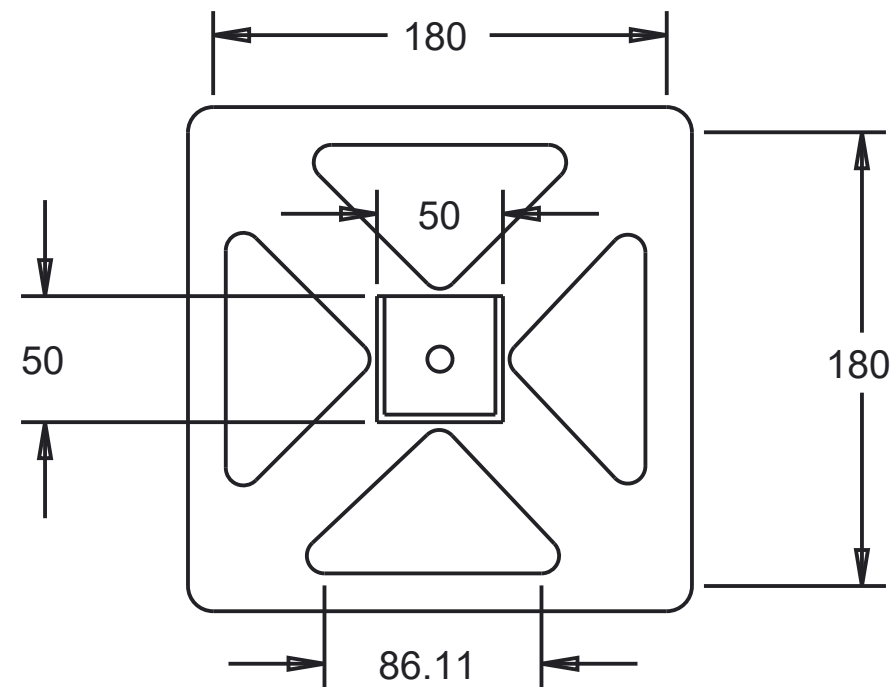

NOSE CONE

Material: White Foam

NOSE BOX

Material: Light Ply

AFT CONE

Material: White Foam

BMFA- W16 (GROUP G)			
TITLE			
NOSE & AFT CONE			
SCALE	SIZE	DRWG NO.	Units
1:3	A3	5 of 9	mm