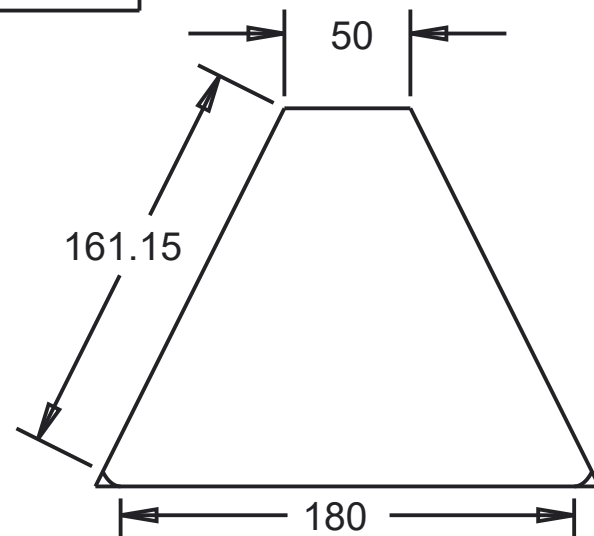

LETTER	PART	LETTER	PART
A	Connecting rod	F	RIB
B	Leading Edge	G	Aileron connector
C	LE-SHEET	H	TE
D	LE-SHEET	I	AILERON
E	SPAR		

BMFA- W16 (GROUP G)

TITLE

Wing Cont.

SCALE	SIZE	DRWG NO.	Units
1:6	A3	2 of 9	mm

NOSE CONE

Material: White Foam

NOSE BOX

Material: Light Ply

AFT CONE

Material: White Foam

BMFA- W16 (GROUP G)			
TITLE			
NOSE & AFT CONE			
SCALE	SIZE	DRWG NO.	Units
1:3	A3	5 of 9	mm

Materials: Balsa
Glue: White Glue

BMFA - W16 (GROUP G)			
TITLE			
TAILPLANE			
SCALE	SIZE	DRWG NO.	Units
1:4	A3	6 of 9	mm

Material: Glass Fibre
 Glue: Epoxy to connect to fuselage

BMFA- W16 (GROUP G)			
TITLE			
UNDERCARRIAGE			
SCALE	SIZE	DRWG NO.	Units
1.000	A3	7 of 9	mm