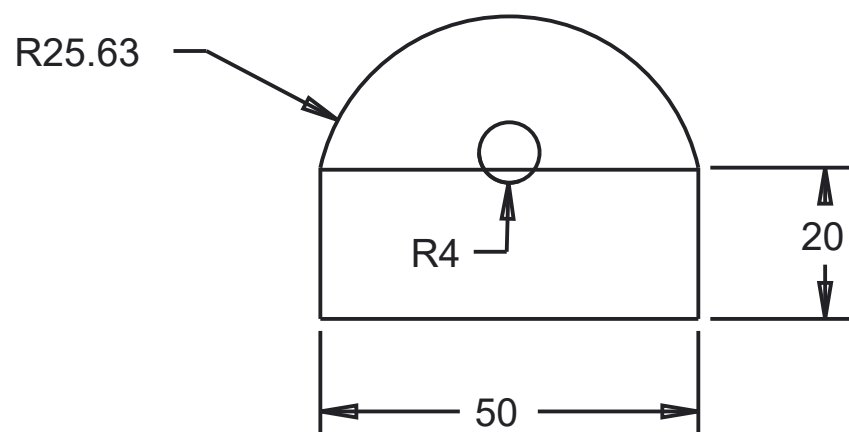

BMFA - W16 (GROUP G)			
TITLE			
TAILPLANE			
SCALE	SIZE	DRWG NO.	Units
1:4	A3	6 of 9	mm

Material: Glass Fibre
 Glue: Epoxy to connect to fuselage

BMFA- W16 (GROUP G)			
TITLE			
UNDERCARRIAGE			
SCALE	SIZE	DRWG NO.	Units
1.000	A3	7 of 9	mm

TAILBOOM CONNECTOR

Material: Blue Foam

FRONT WING CONNECTORS

REAR WING CONNECTOR

Material: Light Ply

Material: Light Ply

BMFA - W16 (GROUP G)

TITLE			
CONNECTORS			
SCALE	SIZE	DRWG NO.	Units
1.000	A3	8 of 9	mm