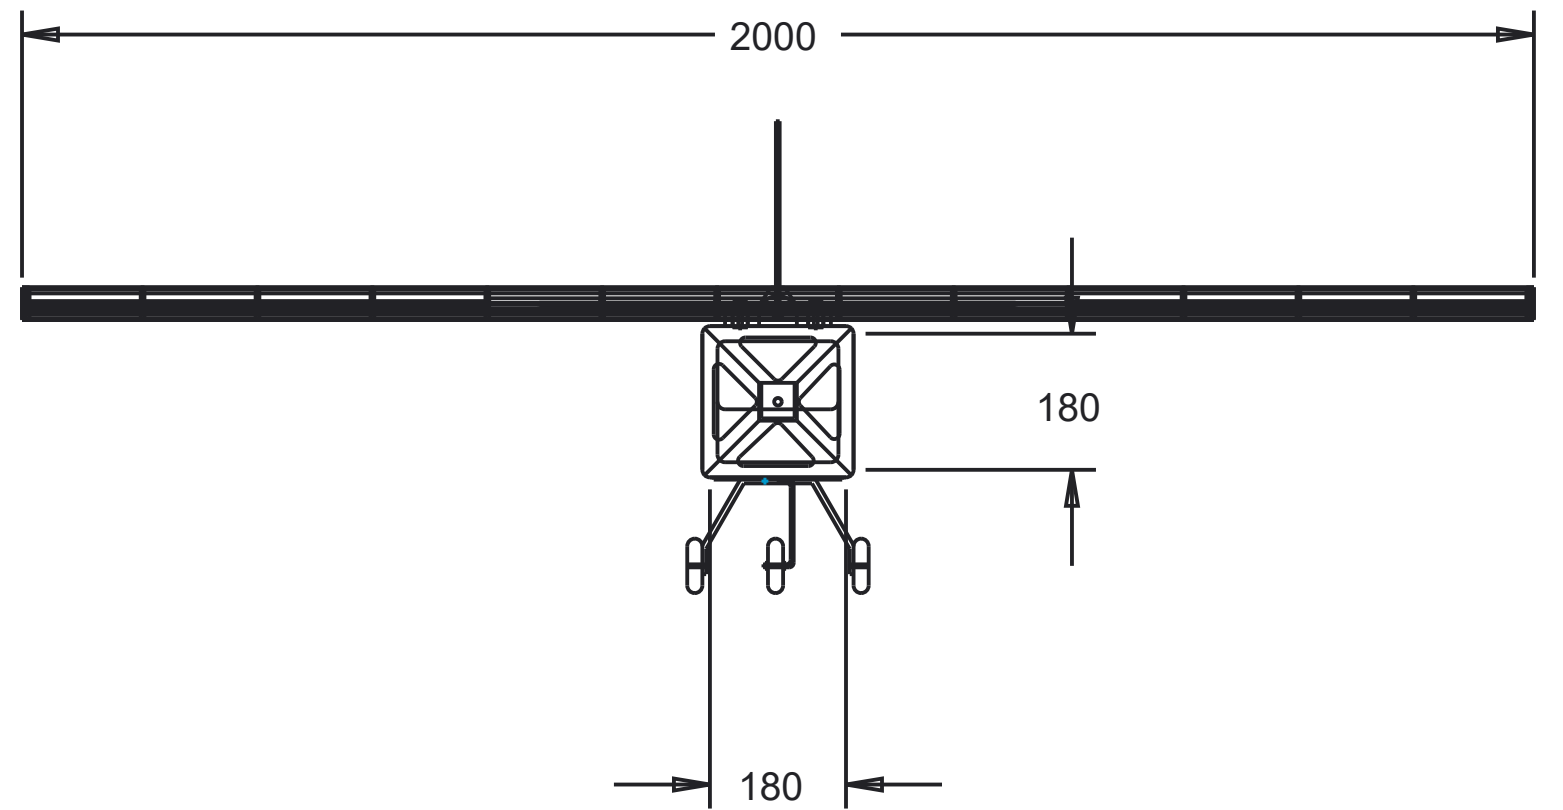

TAILBOOM CONNECTOR

Material: Blue Foam

FRONT WING CONNECTORS

REAR WING CONNECTOR

Material: Light Ply

Material: Light Ply

BMFA - W16 (GROUP G)

TITLE			
CONNECTORS			
SCALE	SIZE	DRWG NO.	Units
1.000	A3	8 of 9	mm