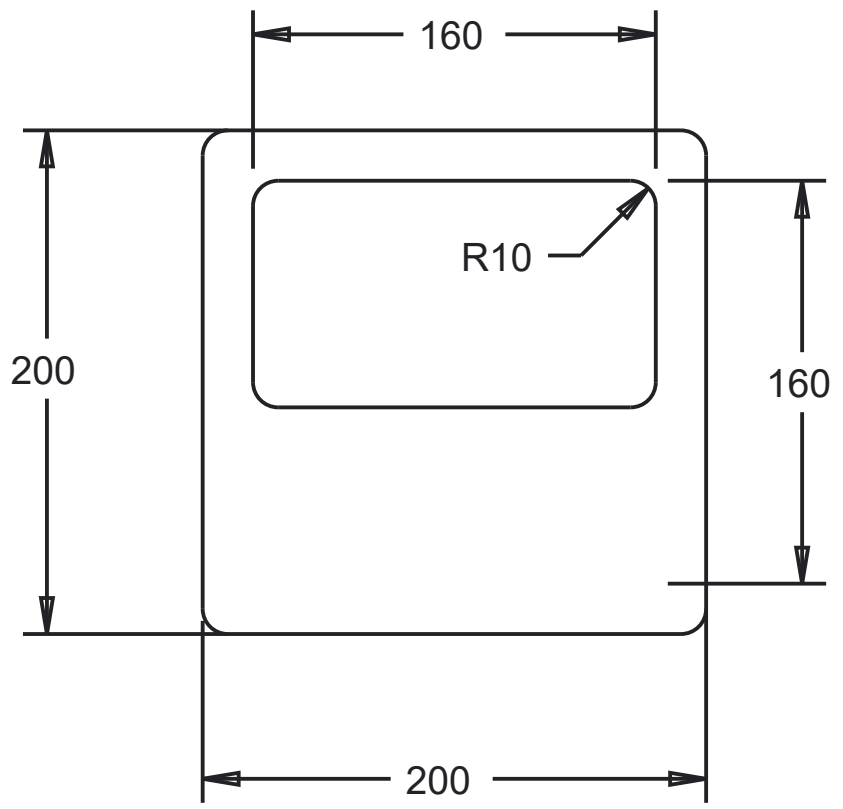

LETTER	PART	LETTER	PART
A	Connecting rod	F	RIB
B	Leading Edge	G	Aileron connector
C	LE-SHEET	H	TE
D	LE-SHEET	I	AILERON
E	SPAR		

BMFA- W16 (GROUP G)

TITLE

Wing Cont.

SCALE	SIZE	DRWG NO.	Units
1:6	A3	2 of 9	mm

Material: Balsa
Glue: Super glue

BMFA-W16 (GROUP G)

TITLE

Ball Housing

SCALE	SIZE	DRWG NO.	Units
1:2	A3	3 of 9	mm

Material: White Foam
 Glue: Epoxy

BMFA - W16 (GROUP G)			
TITLE			
Fuselage			
SCALE	SIZE	DRWG NO.	Units
1:3	A3	4 of 9	mm

NOSE CONE

Material: White Foam

NOSE BOX

Material: Light Ply

AFT CONE

Material: White Foam

BMFA- W16 (GROUP G)			
TITLE			
NOSE & AFT CONE			
SCALE	SIZE	DRWG NO.	Units
1:3	A3	5 of 9	mm

Materials: Balsa
Glue: White Glue