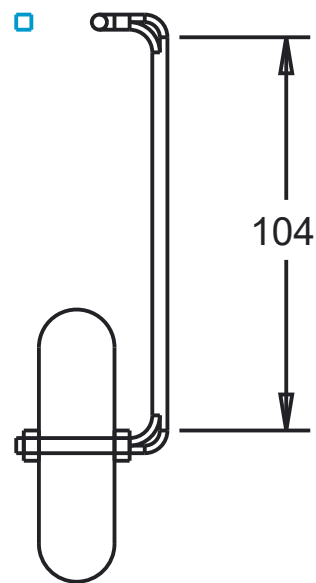

Material: Glass Fibre
Glue: Epoxy to connect to fuselage

BMFA- W16 (GROUP G)			
TITLE			
UNDERCARRIAGE			
SCALE	SIZE	DRWG NO.	Units
1.000	A3	7 of 9	mm