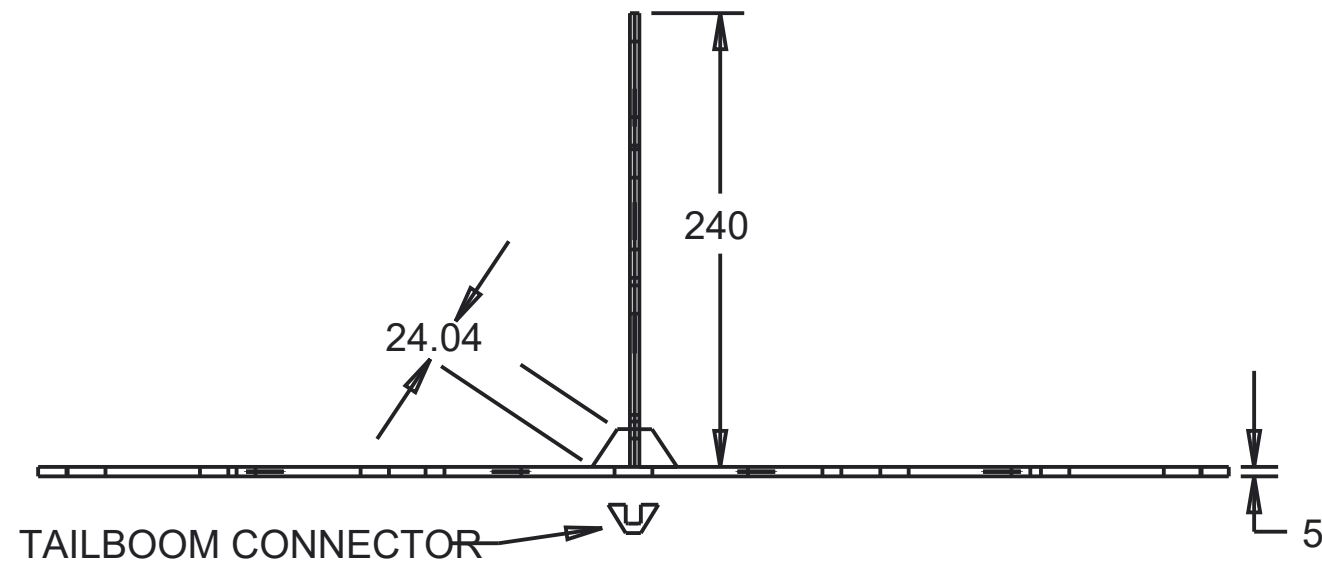

NOSE CONE

Material: White Foam

NOSE BOX

Material: Light Ply

AFT CONE

Material: White Foam

BMFA- W16 (GROUP G)			
TITLE			
NOSE & AFT CONE			
SCALE	SIZE	DRWG NO.	Units
1:3	A3	5 of 9	mm

Materials: Balsa
Glue: White Glue