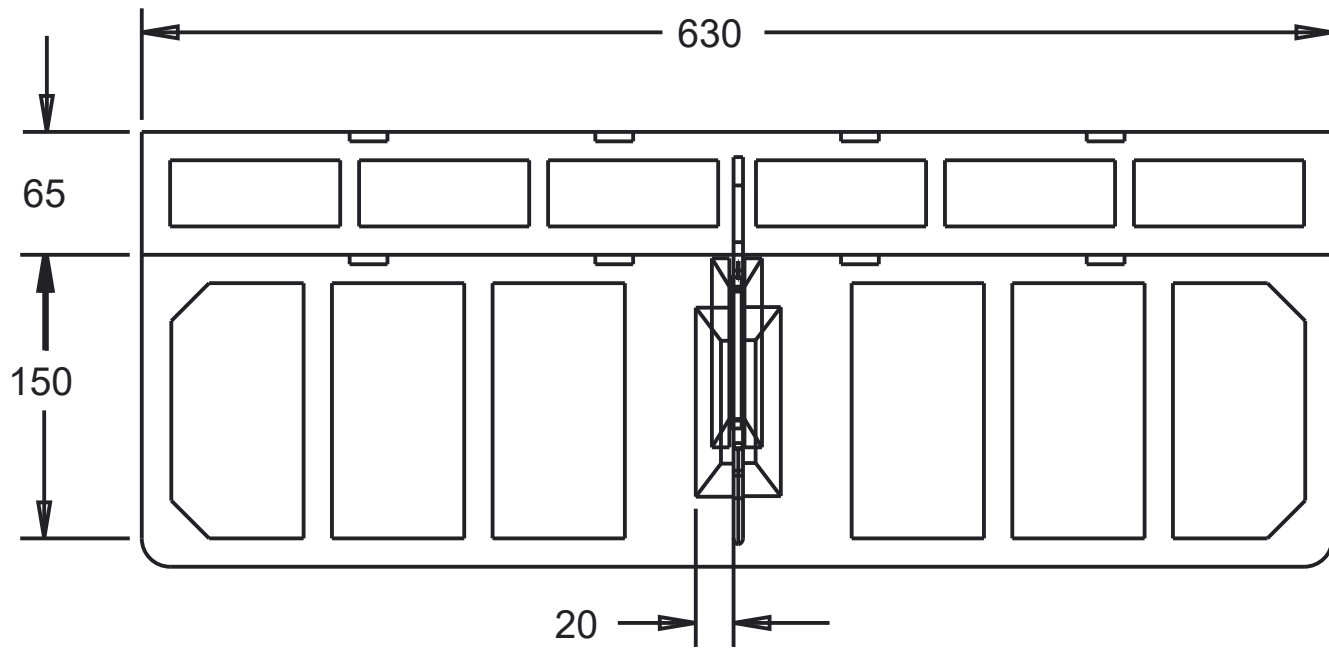

NOSE CONE

Material: White Foam

NOSE BOX

Material: Light Ply

AFT CONE

Material: White Foam

BMFA- W16 (GROUP G)			
TITLE			
NOSE & AFT CONE			
SCALE	SIZE	DRWG NO.	Units
1:3	A3	5 of 9	mm

Materials: Balsa
Glue: White Glue

BMFA - W16 (GROUP G)			
TITLE			
TAILPLANE			
SCALE	SIZE	DRWG NO.	Units
1:4	A3	6 of 9	mm

Material: Glass Fibre
 Glue: Epoxy to connect to fuselage

BMFA- W16 (GROUP G)			
TITLE			
UNDERCARRIAGE			
SCALE	SIZE	DRWG NO.	Units
1.000	A3	7 of 9	mm