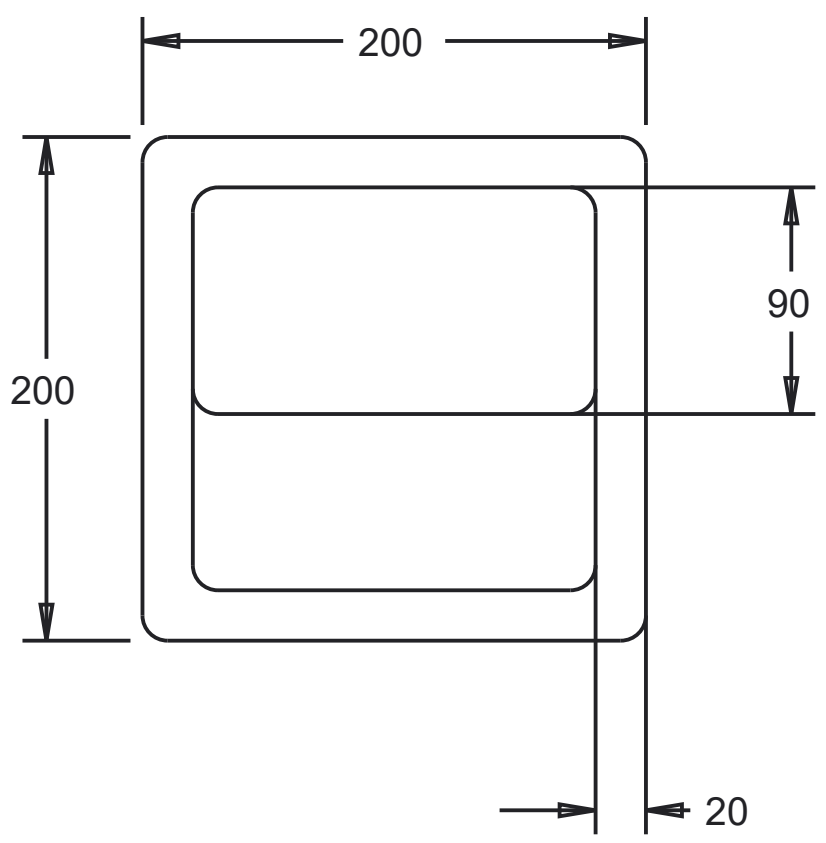

LETTER	PART	LETTER	PART
A	Connecting rod	F	RIB
B	Leading Edge	G	Aileron connector
C	LE-SHEET	H	TE
D	LE-SHEET	I	AILERON
E	SPAR		

BMFA- W16 (GROUP G)

TITLE

Wing Cont.

SCALE	SIZE	DRWG NO.	Units
1:6	A3	2 of 9	mm

Material: Balsa
Glue: Super glue

BMFA-W16 (GROUP G)

TITLE

Ball Housing

SCALE	SIZE	DRWG NO.	Units
1:2	A3	3 of 9	mm

Material: White Foam
 Glue: Epoxy

BMFA - W16 (GROUP G)			
TITLE			
Fuselage			
SCALE	SIZE	DRWG NO.	Units
1:3	A3	4 of 9	mm

NOSE CONE

Material: White Foam

NOSE BOX

Material: Light Ply

AFT CONE

Material: White Foam

BMFA- W16 (GROUP G)			
TITLE			
NOSE & AFT CONE			
SCALE	SIZE	DRWG NO.	Units
1:3	A3	5 of 9	mm

Materials: Balsa
Glue: White Glue