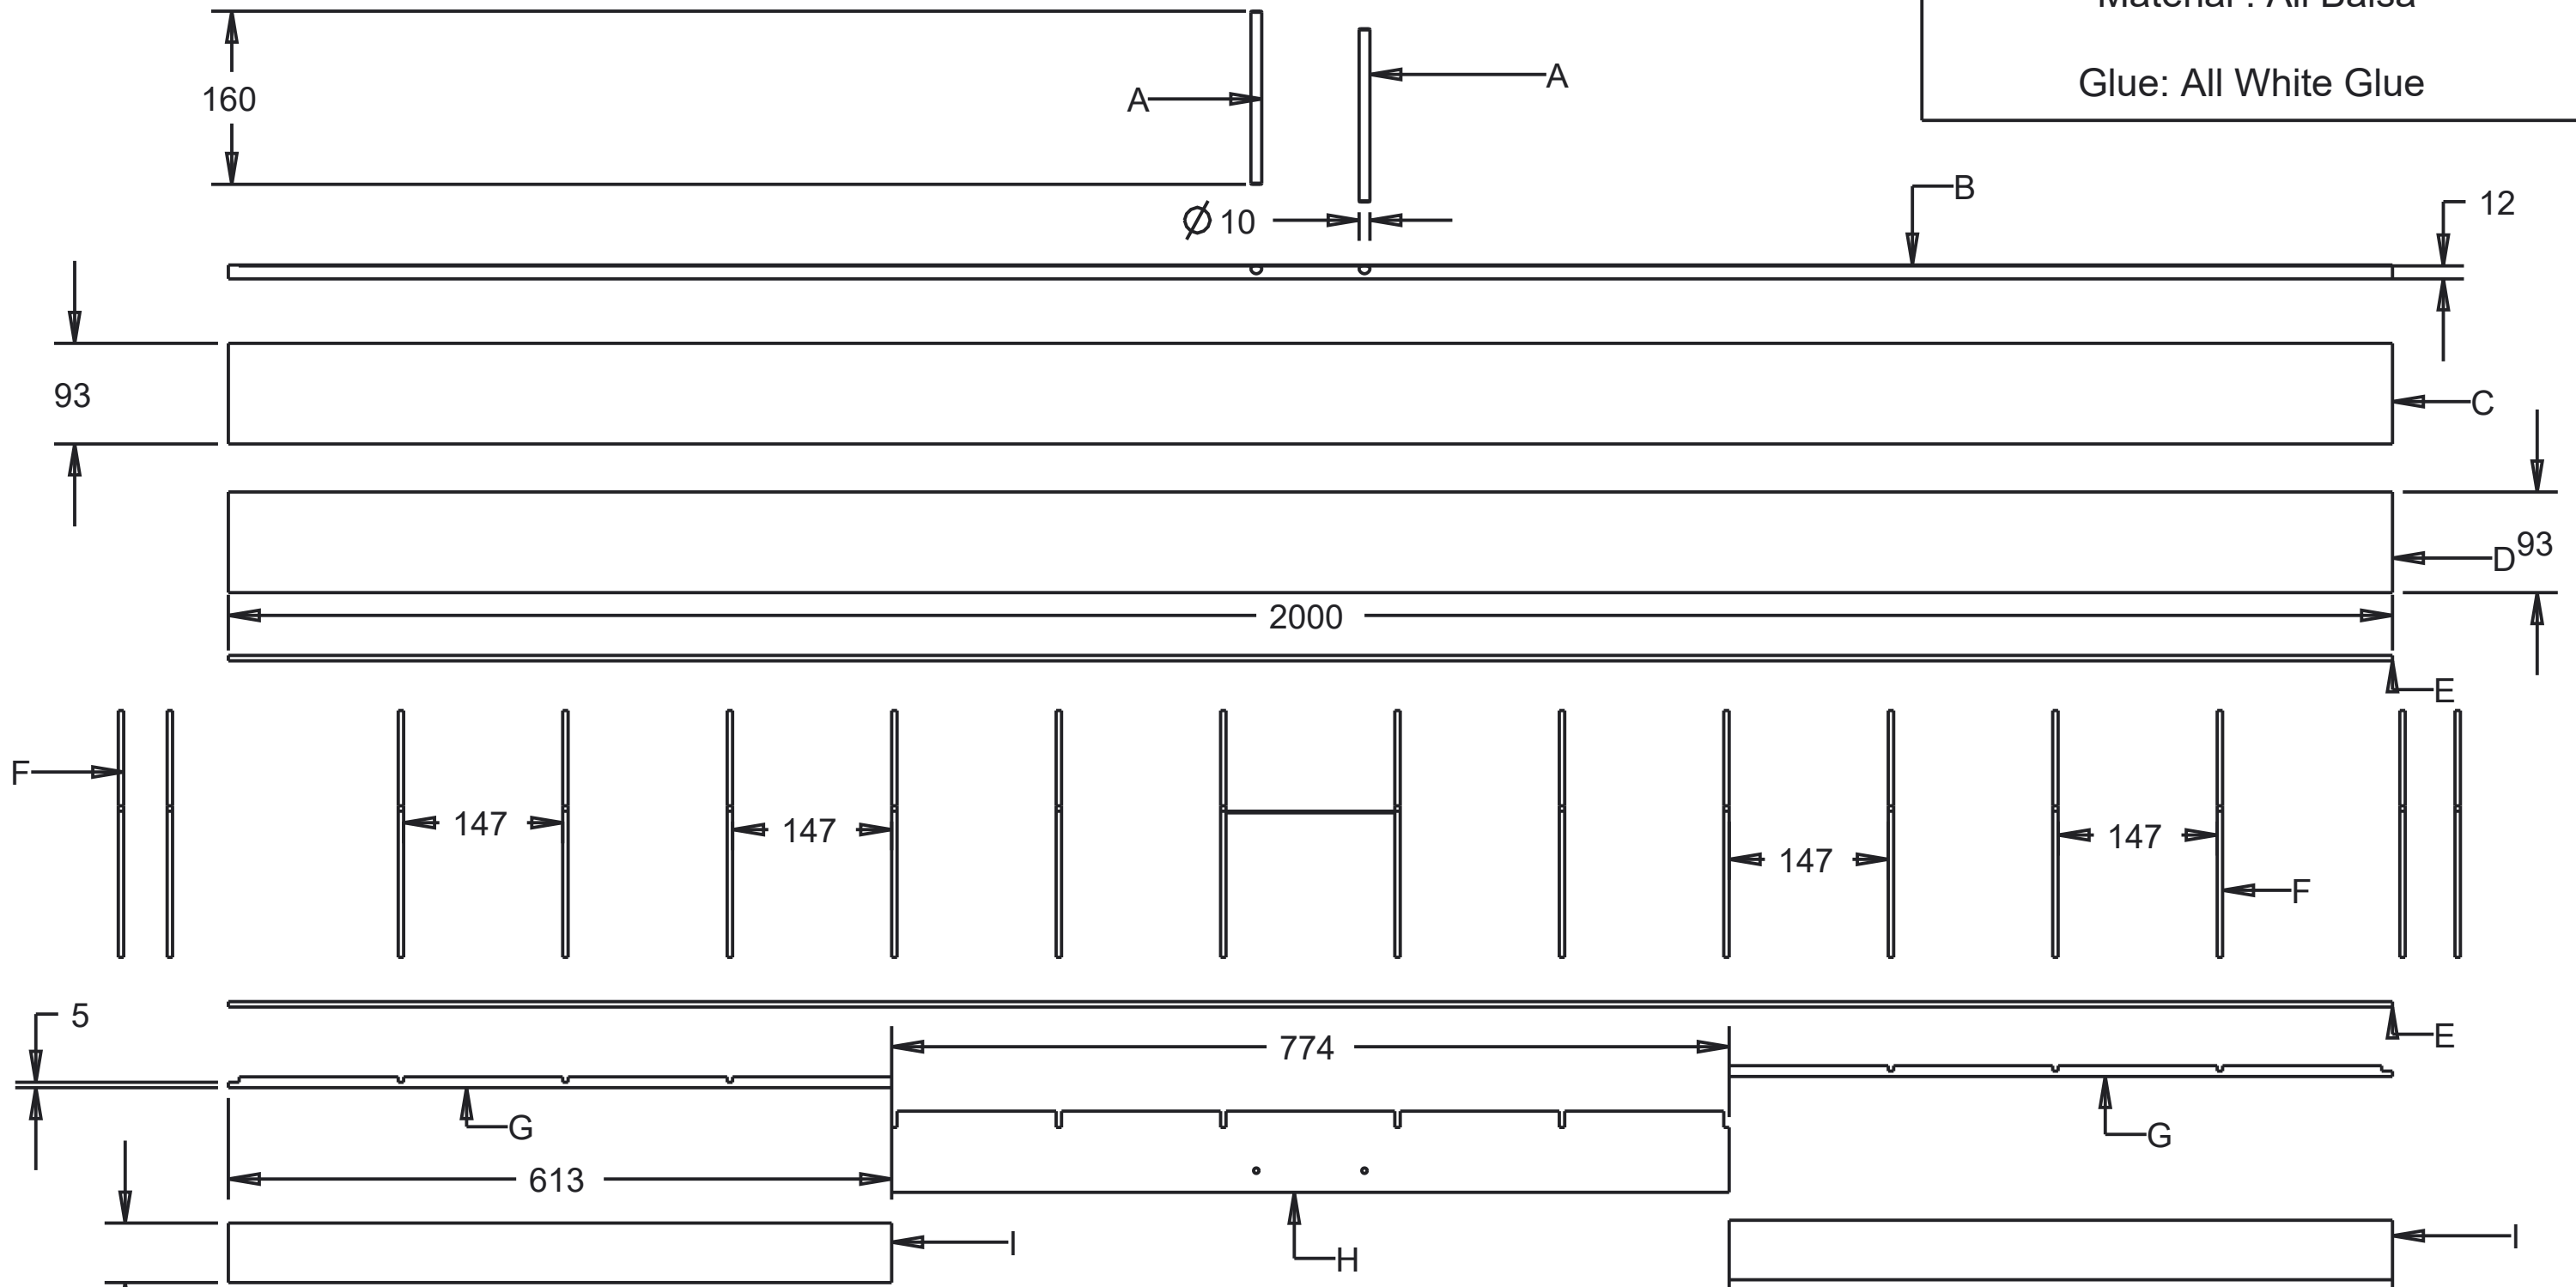

Materials : All Balsa

Glue: All White Glue

BMFA- W16 (GROUP G)

TITLE

Wing

SCALE	SIZE	DRWG NO.	Units
1:1	A3	1 of 9	mm

Material : All Balsa

Glue: All White Glue

LETTER	PART	LETTER	PART
A	Connecting rod	F	RIB
B	Leading Edge	G	Aileron connector
C	LE-SHEET	H	TE
D	LE-SHEET	I	AILERON
E	SPAR		

BMFA- W16 (GROUP G)

TITLE

Wing Cont.

SCALE	SIZE	DRWG NO.	Units
1:6	A3	2 of 9	mm