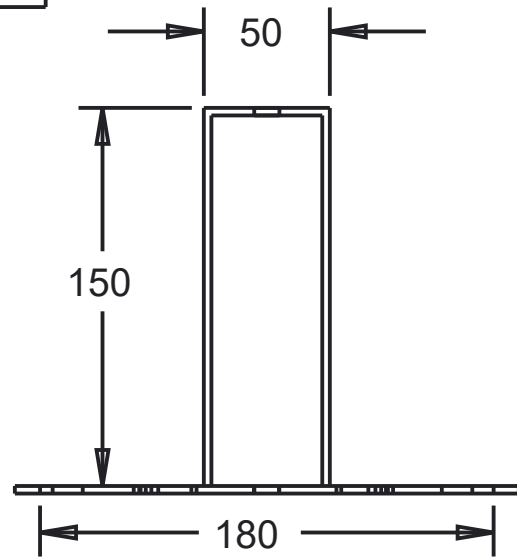

LETTER	PART	LETTER	PART
A	Connecting rod	F	RIB
B	Leading Edge	G	Aileron connector
C	LE-SHEET	H	TE
D	LE-SHEET	I	AILERON
E	SPAR		

BMFA- W16 (GROUP G)

TITLE

Wing Cont.

SCALE	SIZE	DRWG NO.	Units
1:6	A3	2 of 9	mm

Material: Balsa
Glue: Super glue

BMFA-W16 (GROUP G)

TITLE

Ball Housing

SCALE	SIZE	DRWG NO.	Units
1:2	A3	3 of 9	mm

Material: White Foam
 Glue: Epoxy

BMFA - W16 (GROUP G)			
TITLE			
Fuselage			
SCALE	SIZE	DRWG NO.	Units
1:3	A3	4 of 9	mm

NOSE CONE

Material: White Foam

NOSE BOX

Material: Light Ply

AFT CONE

Material: White Foam

BMFA- W16 (GROUP G)			
TITLE			
NOSE & AFT CONE			
SCALE	SIZE	DRWG NO.	Units
1:3	A3	5 of 9	mm

Materials: Balsa
Glue: White Glue

BMFA - W16 (GROUP G)			
TITLE			
TAILPLANE			
SCALE	SIZE	DRWG NO.	Units
1:4	A3	6 of 9	mm

Material: Glass Fibre
 Glue: Epoxy to connect to fuselage

BMFA- W16 (GROUP G)			
TITLE			
UNDERCARRIAGE			
SCALE	SIZE	DRWG NO.	Units
1.000	A3	7 of 9	mm