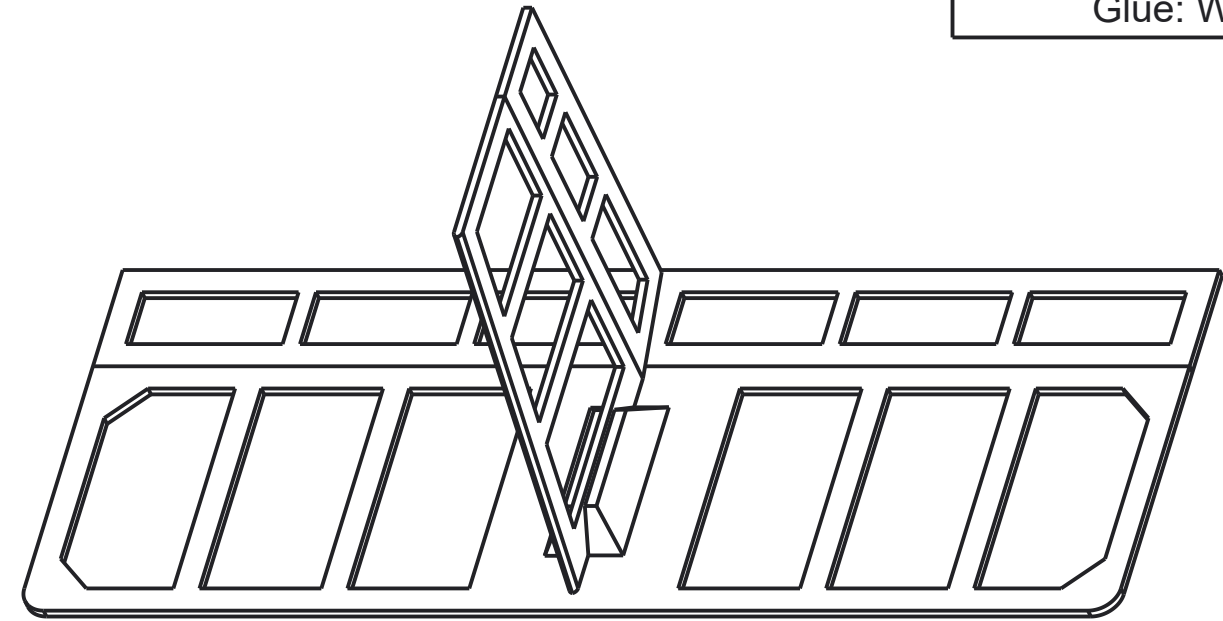

NOSE CONE

Material: White Foam

NOSE BOX

Material: Light Ply

AFT CONE

Material: White Foam

BMFA- W16 (GROUP G)			
TITLE			
NOSE & AFT CONE			
SCALE	SIZE	DRWG NO.	Units
1:3	A3	5 of 9	mm

Materials: Balsa
Glue: White Glue