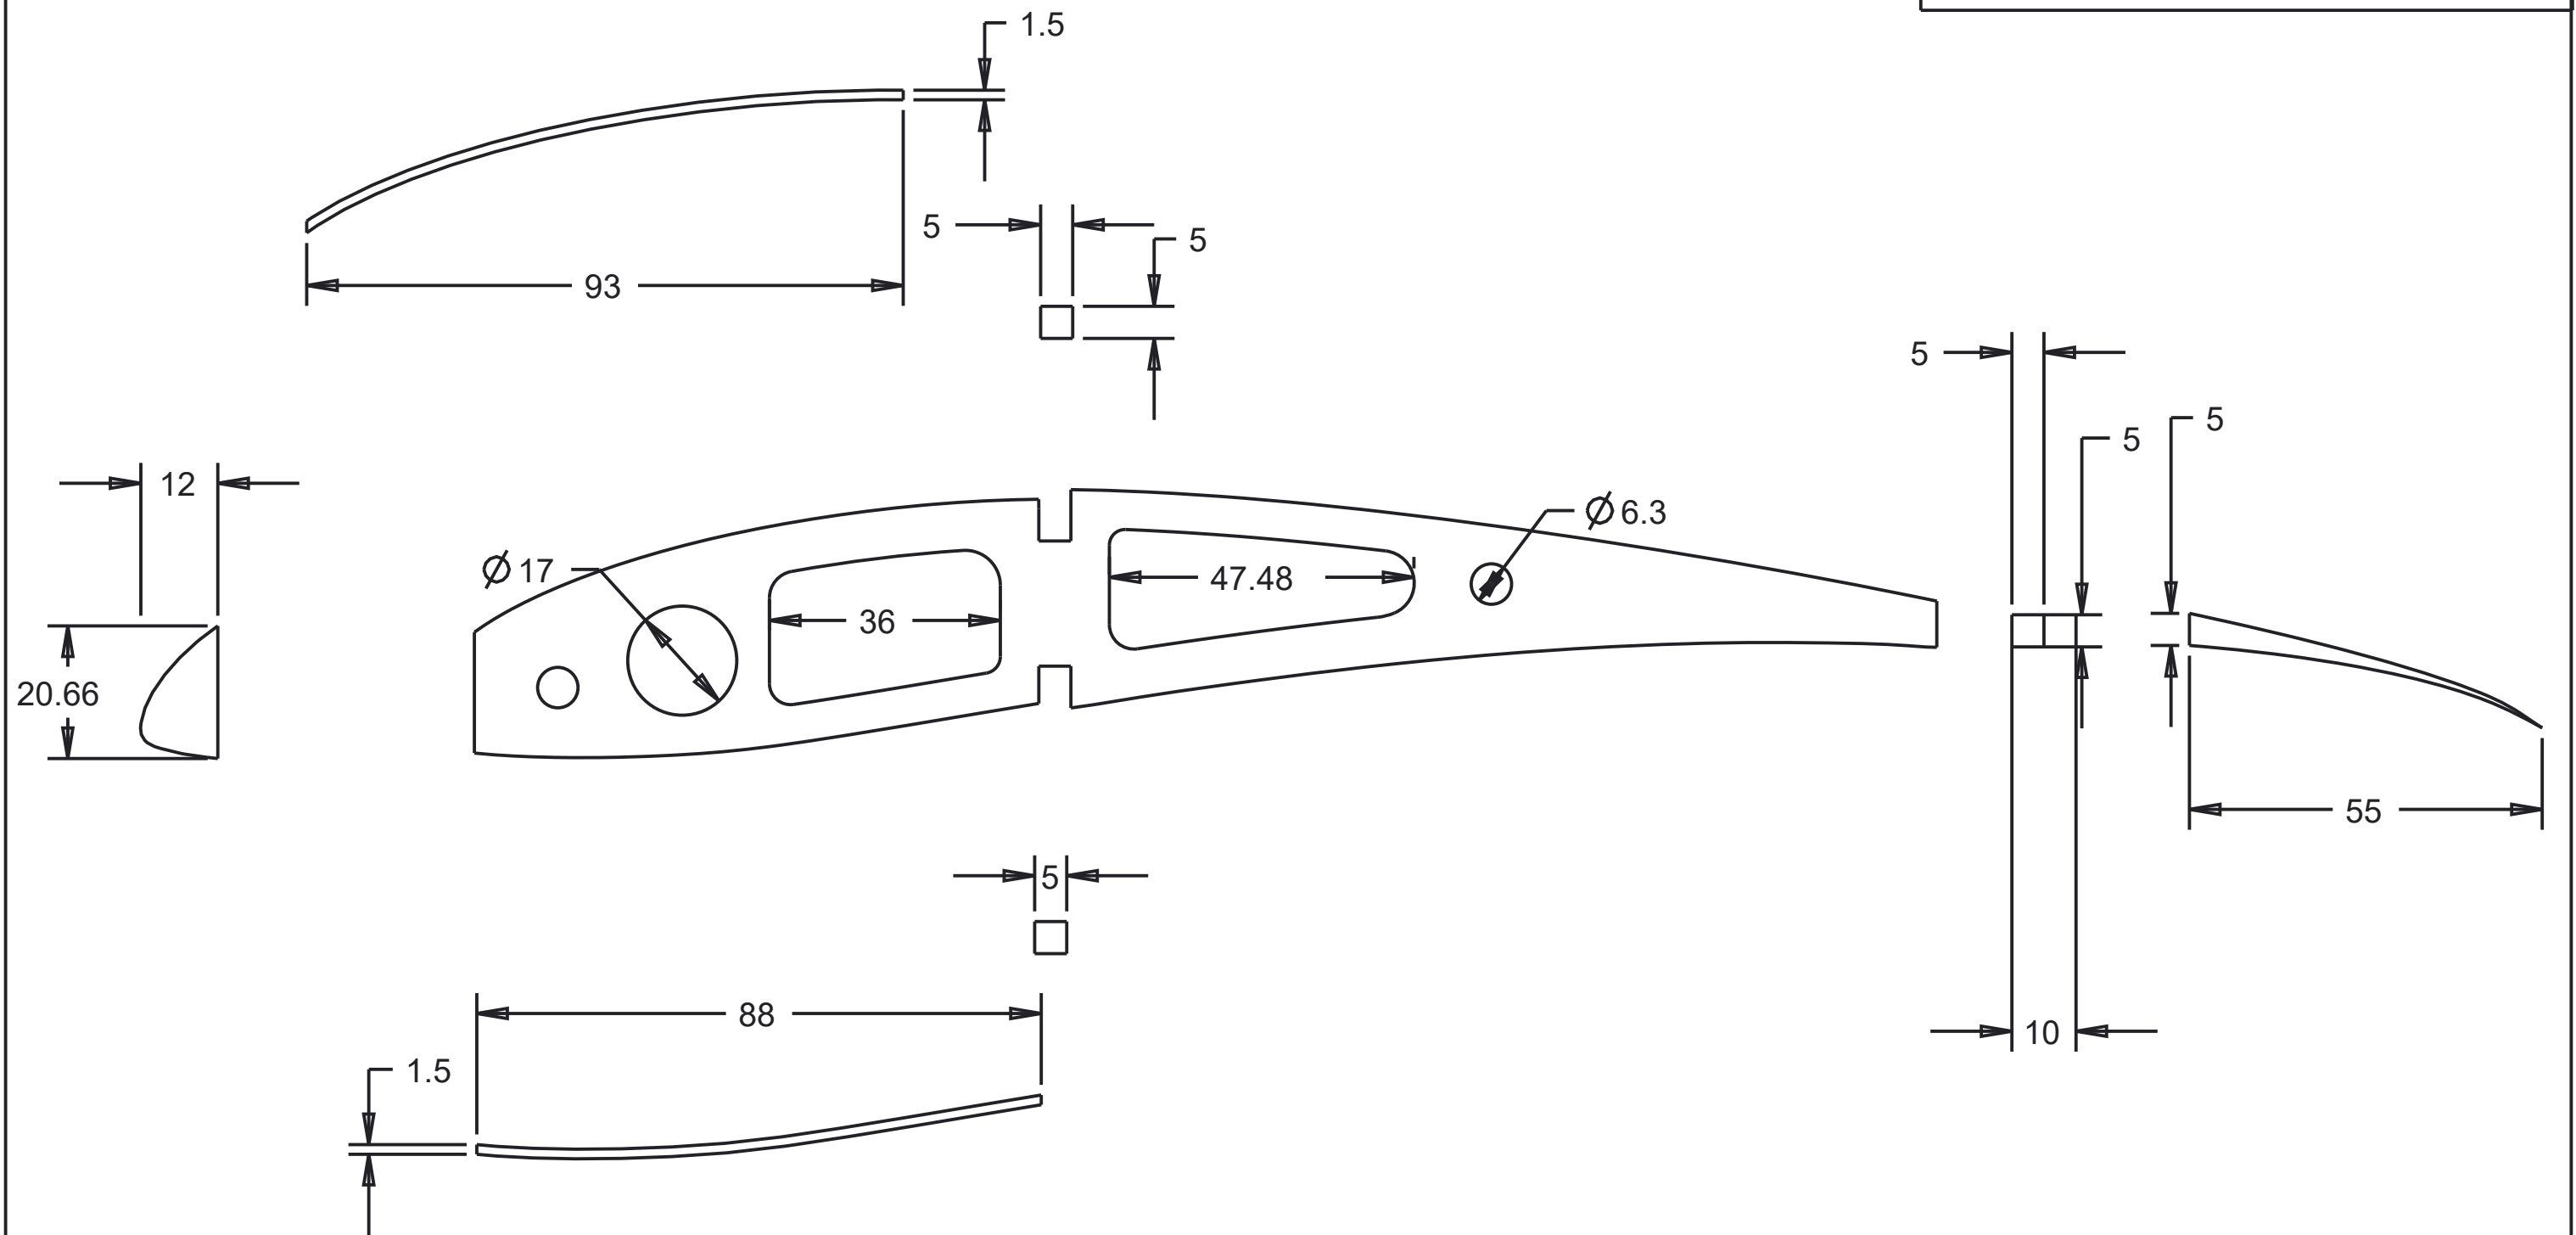

Materials : All Balsa

Glue: All White Glue

BMFA- W16 (GROUP G)

TITLE

Wing

SCALE	SIZE	DRWG NO.	Units
1:1	A3	1 of 9	mm

Material : All Balsa

Glue: All White Glue

LETTER	PART	LETTER	PART
A	Connecting rod	F	RIB
B	Leading Edge	G	Aileron connector
C	LE-SHEET	H	TE
D	LE-SHEET	I	AILERON
E	SPAR		

BMFA- W16 (GROUP G)

TITLE

Wing Cont.

SCALE	SIZE	DRWG NO.	Units
1:6	A3	2 of 9	mm

Material: Balsa
Glue: Super glue

BMFA-W16 (GROUP G)

TITLE

Ball Housing

SCALE	SIZE	DRWG NO.	Units
1:2	A3	3 of 9	mm

Material: White Foam
 Glue: Epoxy

BMFA - W16 (GROUP G)			
TITLE			
Fuselage			
SCALE	SIZE	DRWG NO.	Units
1:3	A3	4 of 9	mm

BMFA - W16 (GROUP G)			
TITLE			
TAILPLANE			
SCALE	SIZE	DRWG NO.	Units
1:4	A3	6 of 9	mm

Material: Glass Fibre
 Glue: Epoxy to connect to fuselage

BMFA- W16 (GROUP G)			
TITLE			
UNDERCARRIAGE			
SCALE	SIZE	DRWG NO.	Units
1.000	A3	7 of 9	mm