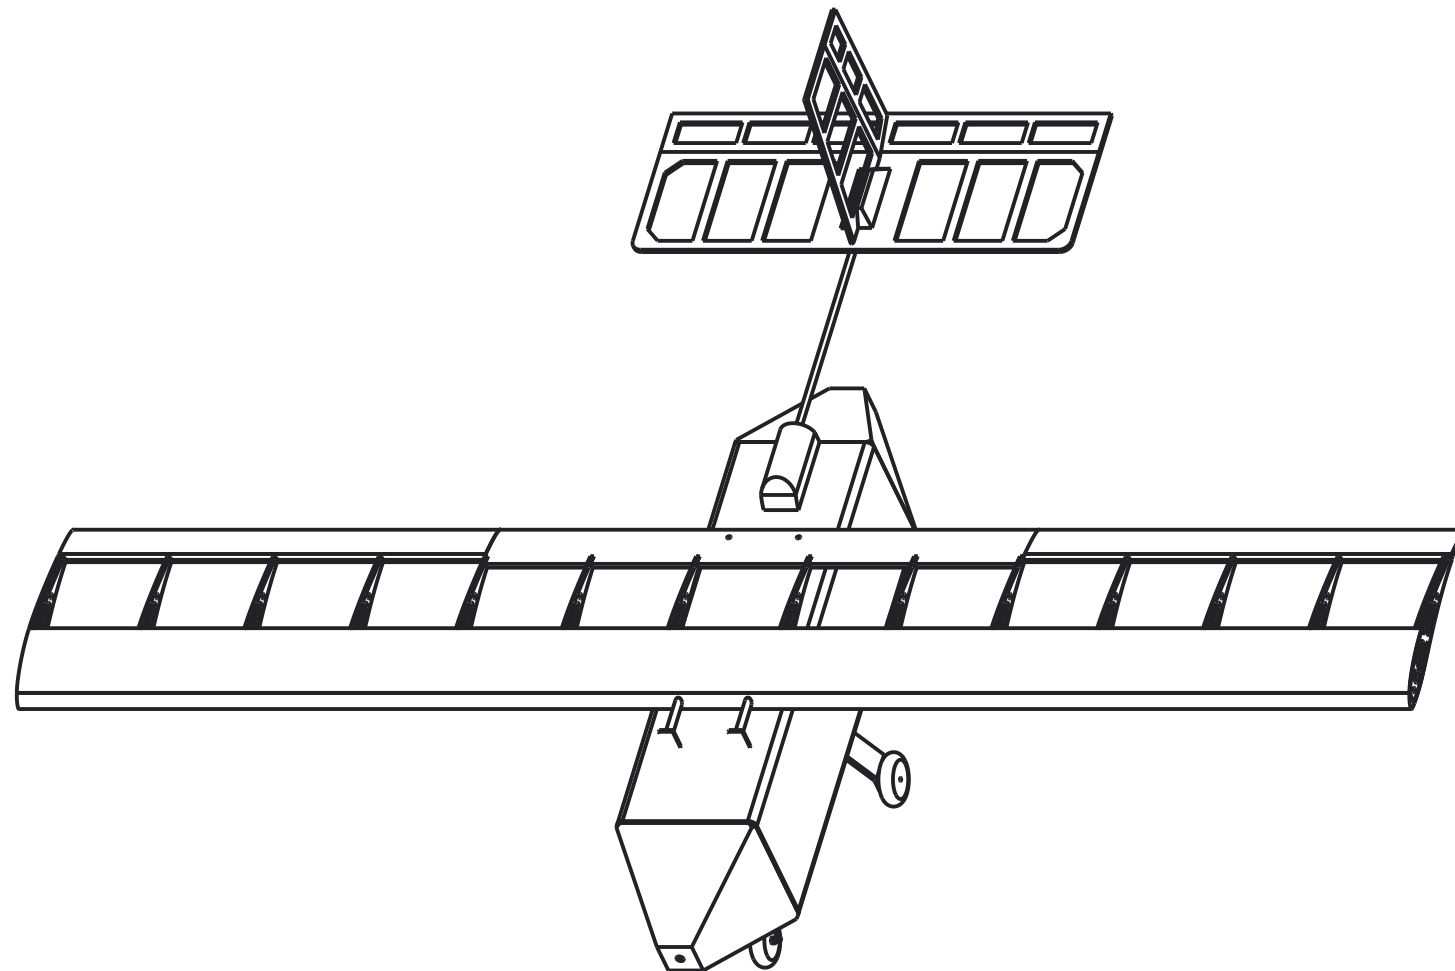

TAILBOOM CONNECTOR

Material: Blue Foam

FRONT WING CONNECTORS

REAR WING CONNECTOR

Material: Light Ply

Material: Light Ply

BMFA - W16 (GROUP G)

TITLE			
CONNECTORS			
SCALE	SIZE	DRWG NO.	Units
1.000	A3	8 of 9	mm