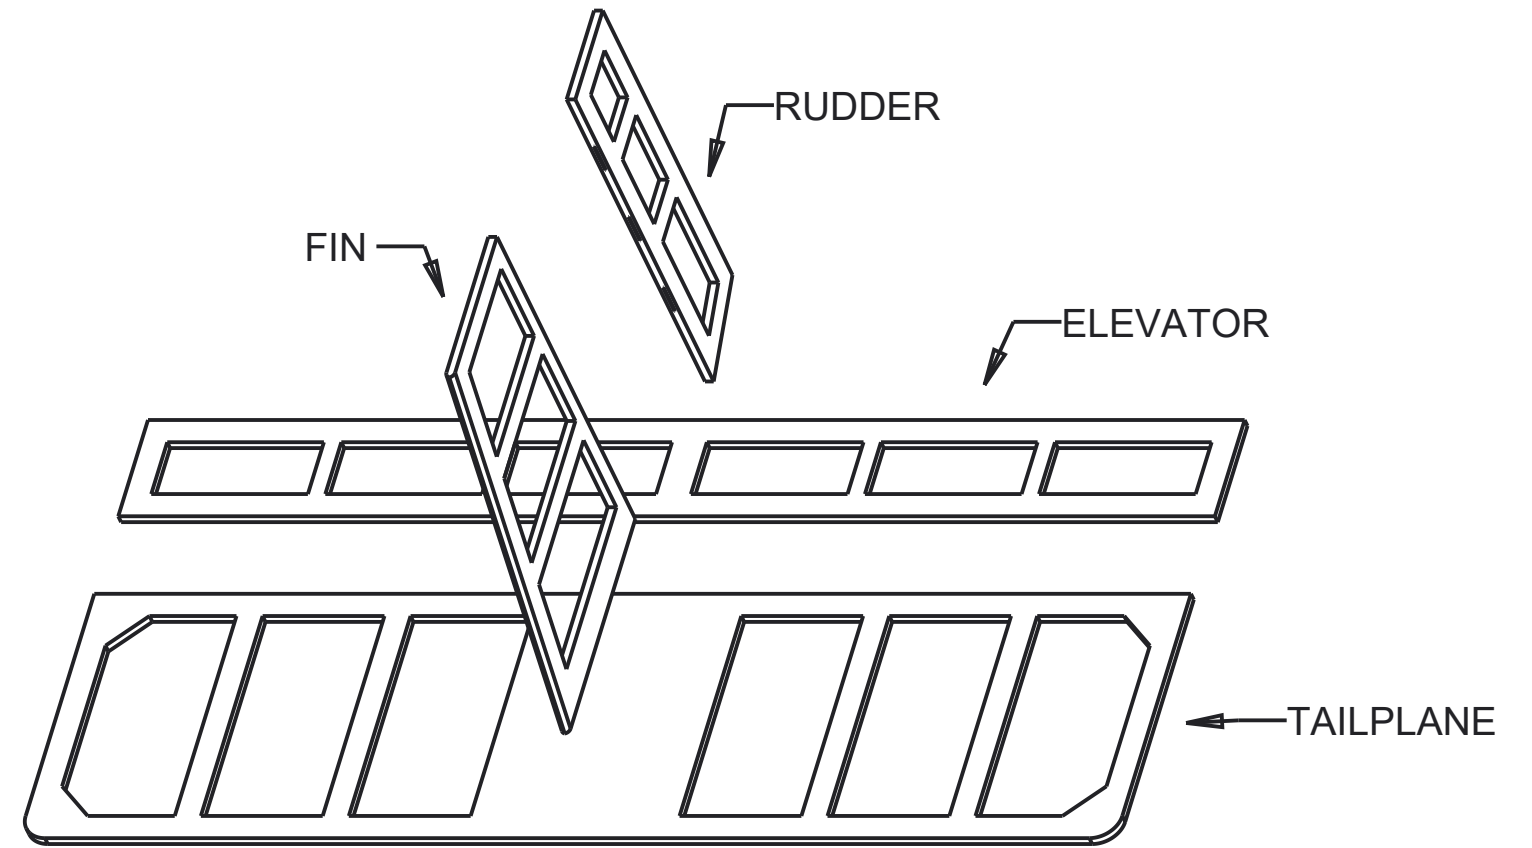

NOSE CONE

Material: White Foam

NOSE BOX

Material: Light Ply

AFT CONE

Material: White Foam

BMFA- W16 (GROUP G)			
TITLE			
NOSE & AFT CONE			
SCALE	SIZE	DRWG NO.	Units
1:3	A3	5 of 9	mm

Materials: Balsa
Glue: White Glue