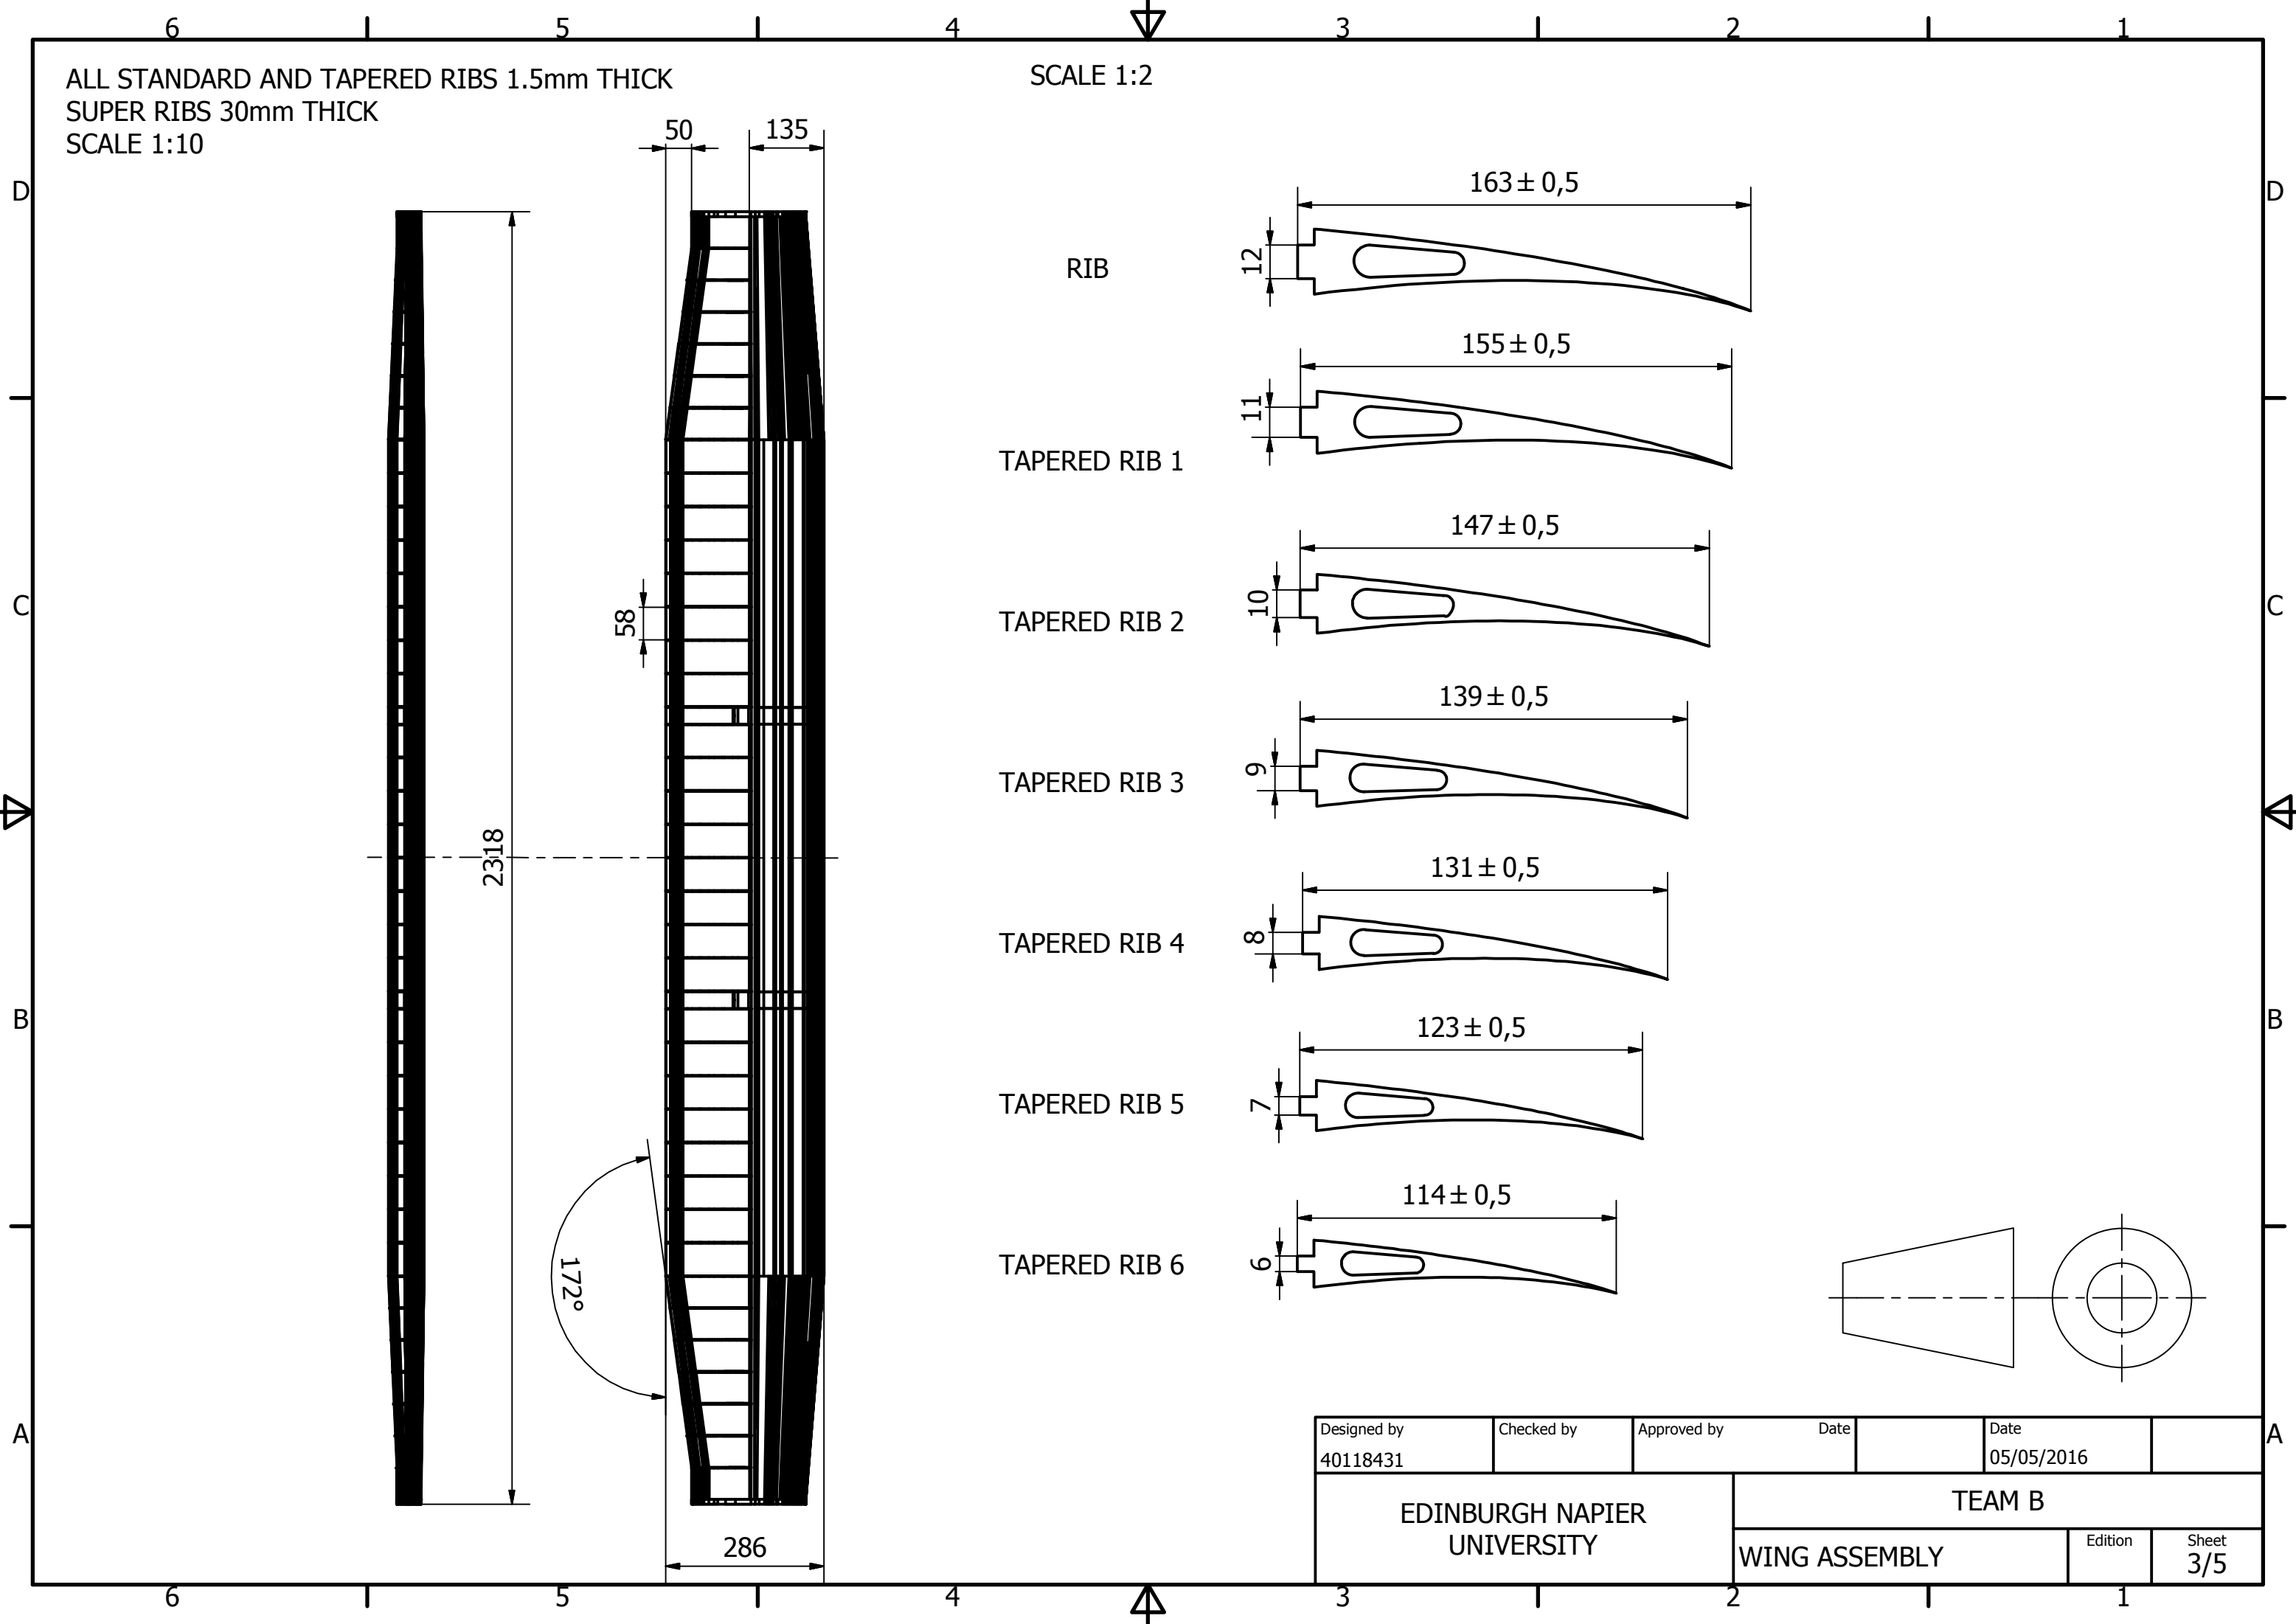

ALL STANDARD AND TAPERED RIBS 1.5mm THICK
 SUPER RIBS 30mm THICK
 SCALE 1:10

SCALE 1:2

RIB

TAPERED RIB 1

TAPERED RIB 2

TAPERED RIB 3

TAPERED RIB 4

TAPERED RIB 5

TAPERED RIB 6

Designed by 40118431	Checked by	Approved by	Date	Date 05/05/2016
EDINBURGH NAPIER UNIVERSITY		TEAM B		
		WING ASSEMBLY	Edition	Sheet 3/5