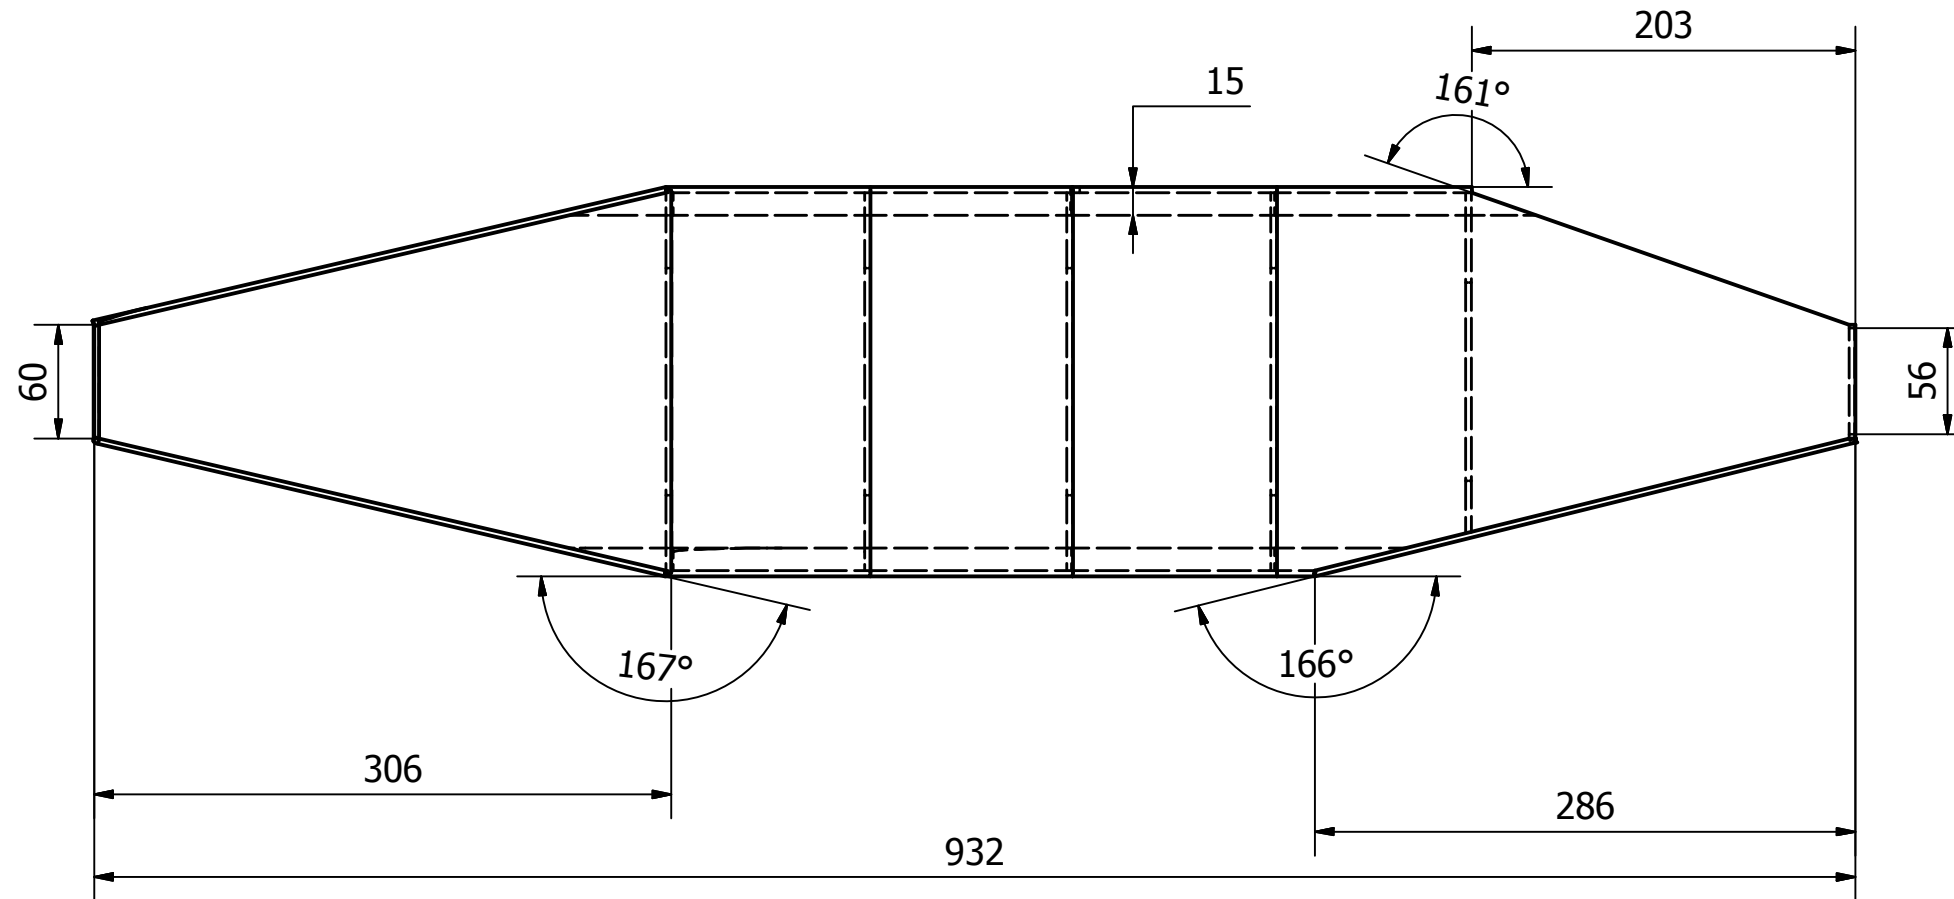

FUSELAGE
 SCALE 1:4
 ALL FORMERS AND FUSELAGE WALLS 3mm THICK
 ALL FORMERS 108mm APART

PLANE NOSE
 SCALE 1:3

Designed by 40118431	Checked by	Approved by	Date	Date 05/05/2016	
EDINBURGH NAPIER UNIVERSITY			TEAM B		
FUSELAGE			Edition	Sheet 1/5	