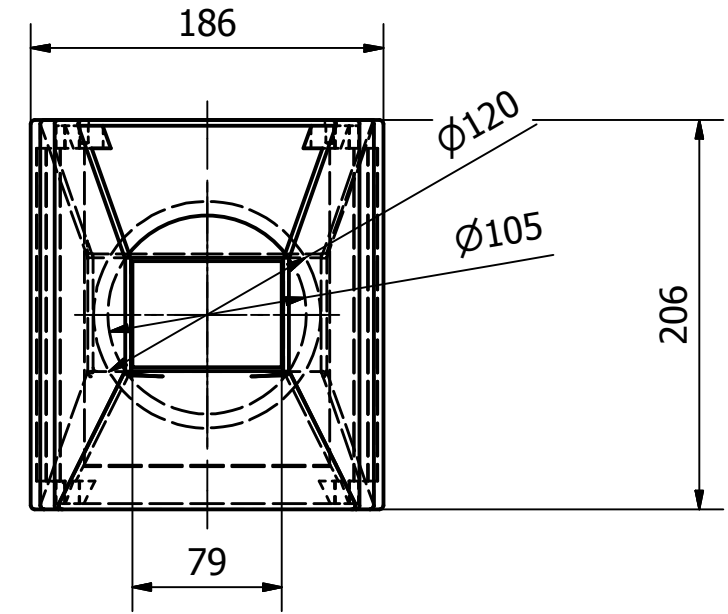

FUSELAGE
 SCALE 1:4
 ALL FORMERS AND FUSELAGE WALLS 3mm THICK
 ALL FORMERS 108mm APART

PLANE NOSE
 SCALE 1:3

Designed by 40118431	Checked by	Approved by	Date	Date 05/05/2016	
EDINBURGH NAPIER UNIVERSITY			TEAM B		
FUSELAGE			Edition	Sheet 1/5	