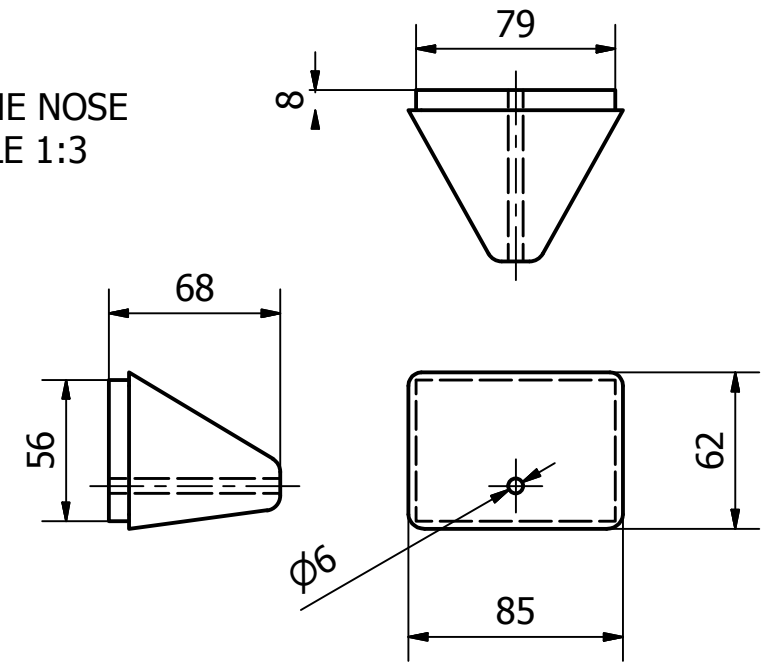

FUSELAGE
 SCALE 1:4
 ALL FORMERS AND FUSELAGE WALLS 3mm THICK
 ALL FORMERS 108mm APART

PLANE NOSE
 SCALE 1:3

Designed by 40118431	Checked by	Approved by	Date	Date 05/05/2016	
EDINBURGH NAPIER UNIVERSITY			TEAM B		
FUSELAGE			Edition	Sheet 1/5	