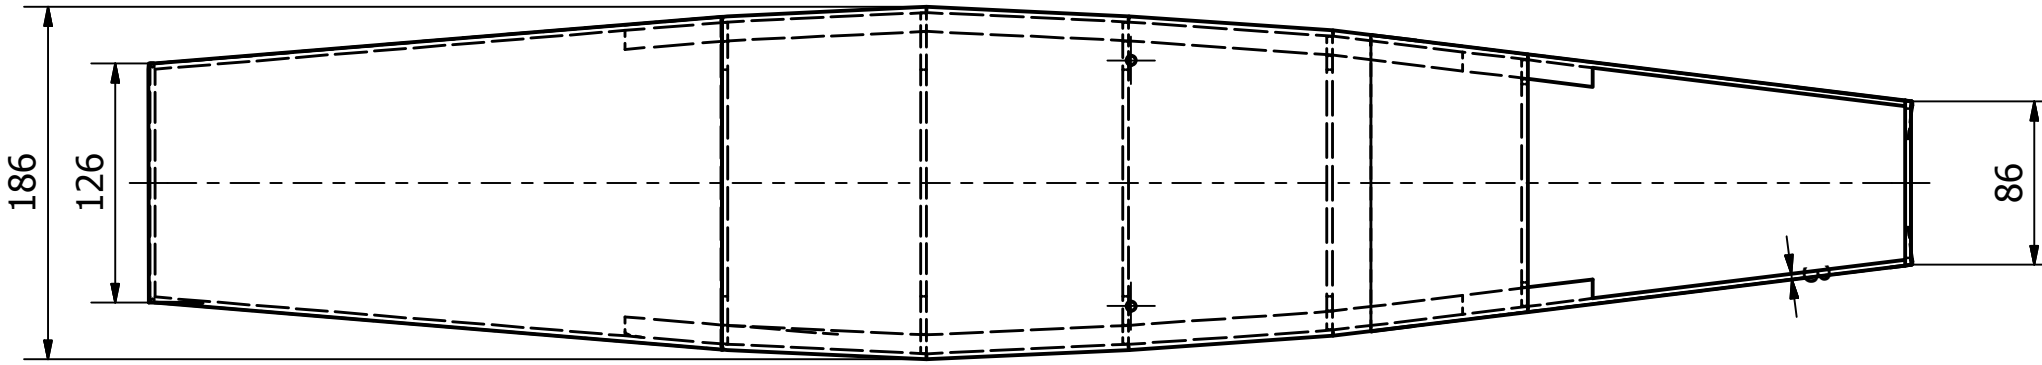

FUSELAGE
 SCALE 1:4
 ALL FORMERS AND FUSELAGE WALLS 3mm THICK
 ALL FORMERS 108mm APART

PLANE NOSE
 SCALE 1:3

Designed by 40118431	Checked by	Approved by	Date	Date 05/05/2016	
EDINBURGH NAPIER UNIVERSITY			TEAM B		
FUSELAGE			Edition	Sheet 1/5	